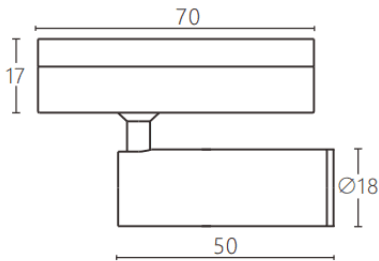

### Tube tracklight

Lavov tracklight from the family CABINET type Tube tracklight with a power of 3W and a 24° beam angle. Finished in white colour. Dimensions  $\varnothing 18 \times 50 \text{mm}$ . With a total lumen output of 300lm and a luminous efficiency of 100lm/W. CCT 4000K. Driver ON-OFF, No-dim. Made in Die cast body and PC lens.

#### Dimensions

Product dimensions (mm)  $\varnothing 18 \times 50 \text{mm}$

#### Scheme

Item code	86.TL23.3421.01
Product type	Indoor
Category	Tracklights
Family	CABINET
Subfamily	Tube tracklight
Pictograms	

Product	
Real power (W)	3
Real luminous flux (Lm)	300
Luminous efficiency (Lm/W)	100
Beam angle (&ordm;)	24°
Colour	white
Control gear included	YES
Control gear	ON-OFF, No-dim
Flicker Free	Yes
Light source	LED
Type of LED	SMD
Average life time (h)	50000hrs L80 B10
Colour temperature (K)	4000
Colour consistency (SDCM)	SDCM<3
CRI	90