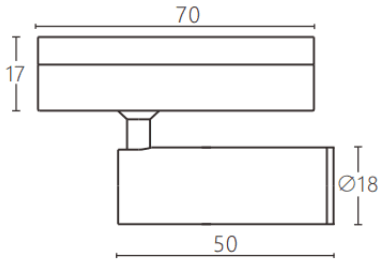

Scheme

Item code	86.TL23.3421.01
Product type	Indoor
Category	Tracklights
Family	CABINET
Subfamily	Tube tracklight
Pictograms	

Product