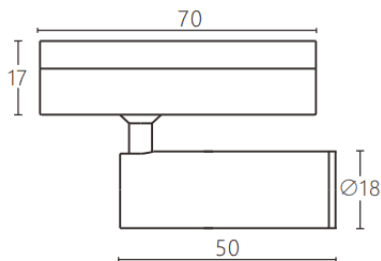

Tube tracklight

Lavov tracklight from the family CABINET type Tube tracklight with a power of 3W and a 24° beam angle. Finished in black colour. Dimensions $\varnothing 18 \times 50 \text{ mm}$. With a total lumen output of 300lm and a luminous efficiency of 100lm/W. CCT 4000K. Driver ON-OFF, No-dim. Made in Die cast body and PC lens.

Item code	86.TL23.3421.02
Product type	Indoor
Category	Tracklights
Family	CABINET
Subfamily	Tube tracklight
Pictograms	

Dimensions

Product dimensions (mm) $\varnothing 18 \times 50 \text{ mm}$

Scheme

Product	
Real power (W)	3
Real luminous flux (Lm)	300
Luminous efficiency (Lm/W)	100
Beam angle (°)	24°
Colour	black
Control gear included	YES
Control gear	ON-OFF, No-dim
Flicker Free	Yes
Light source	LED
Type of LED	SMD
Average life time (h)	50000hrs L80 B10
Colour temperature (K)	4000
Colour consistency (SDCM)	SDCM3
CRI	90