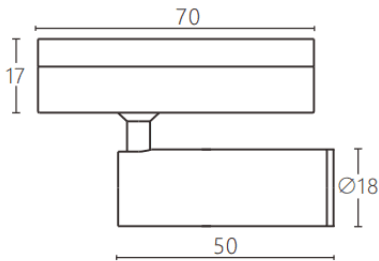

### Tube tracklight

Lavov tracklight from the family CABINET type Tube tracklight with a power of 3W and a 24° beam angle. Finished in black colour. Dimensions  $\varnothing 18 \times 50 \text{ mm}$ . With a total lumen output of 300lm and a luminous efficiency of 100lm/W. CCT 4000K. Driver ON-OFF, No-dim. Made in Die cast body and PC lens.

### Dimensions

Product dimensions (mm)  $\varnothing 18 \times 50 \text{ mm}$

### Scheme

Item code	86.TL23.3421.02
Product type	Indoor
Category	Tracklights
Family	CABINET
Subfamily	Tube tracklight
Pictograms	

Product	
Real power (W)	3
Real luminous flux (Lm)	300
Luminous efficiency (Lm/W)	100
Beam angle (&ordm;)	24°
Colour	black
Control gear included	YES
Control gear	ON-OFF, No-dim
Flicker Free	Yes
Light source	LED
Type of LED	SMD
Average life time (h)	50000hrs L80 B10
Colour temperature (K)	4000
Colour consistency (SDCM)	SDCM<3
CRI	90