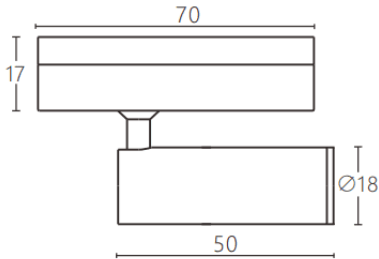

### Tube tracklight

Lavov tracklight from the family CABINET type Tube tracklight with a power of 3W and a 24° beam angle. Finished in black colour. Dimensions  $\varnothing 18 \times 50 \text{ mm}$ . With a total lumen output of 300lm and a luminous efficiency of 100lm/W. CCT 4000K. Driver ON-OFF, No-dim. Made in Die cast body and PC lens.

### Dimensions

Product dimensions (mm)  $\varnothing 18 \times 50 \text{ mm}$

### Scheme

Item code	86.TL23.3421.02
Product type	Indoor
Category	Tracklights
Family	CABINET
Subfamily	Tube tracklight
Pictograms	

Product	
Real power (W)	3
Real luminous flux (Lm)	300
Luminous efficiency (Lm/W)	100
Beam angle (&ordm;)	24°
Colour	black
Control gear included	YES
Control gear	ON-OFF, No-dim
Flicker Free	Yes
Light source	LED
Type of LED	SMD
Average life time (h)	50000hrs L80 B10
Colour temperature (K)	4000
Colour consistency (SDCM)	SDCM<3
CRI	90