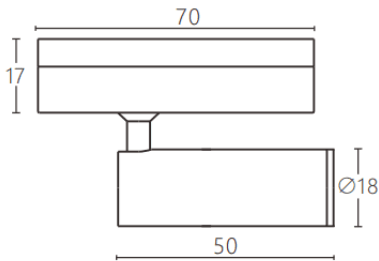

### Tube tracklight

Lavov tracklight from the family CABINET type Tube tracklight with a power of 3W and a 24° beam angle. Finished in white colour. Dimensions  $\varnothing 18 \times 50 \text{ mm}$ . With a total lumen output of 300lm and a luminous efficiency of 100lm/W. CCT 4000K. Driver ON-OFF, No-dim. Made in Die cast body and PC lens.

### Dimensions

Product dimensions (mm)  $\varnothing 18 \times 50 \text{ mm}$

### Product

Real power (W)	3
Real luminous flux (Lm)	300
Luminous efficiency (Lm/W)	100
Beam angle (°)	24°
Colour	white
Control gear included	YES
Control gear	ON-OFF, No-dim
Flicker Free	Yes
Average life time (h)	50000hrs L80 B10
Colour temperature (K)	4000
Colour consistency (SDCM)	SDCM<3
CRI	90