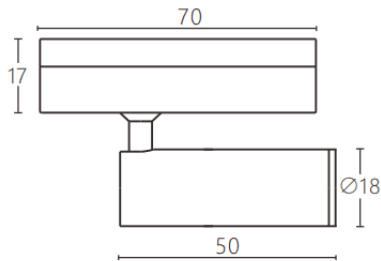

Tube tracklight

Lavov tracklight from the family CABINET type Tube tracklight with a power of 3W and a 24° beam angle. Finished in white colour. Dimensions $\varnothing 18 \times 50 \text{mm}$. With a total lumen output of 300lm and a luminous efficiency of 100lm/W. CCT 4000K. Driver ON-OFF, No-dim. Made in Die cast body and PC lens.

Dimensions

Product dimensions (mm) $\varnothing 18 \times 50 \text{mm}$

Scheme

Product