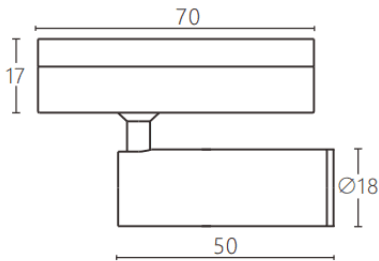

Tube tracklight

Lavov tracklight from the family CABINET type Tube tracklight with a power of 3W and a 24° beam angle. Finished in black colour. Dimensions $\varnothing 18 \times 50 \text{ mm}$. With a total lumen output of 300lm and a luminous efficiency of 100lm/W. CCT 4000K. Driver ON-OFF, No-dim. Made in Die cast body and PC lens.

Dimensions

Product dimensions (mm) $\varnothing 18 \times 50 \text{ mm}$

Scheme

Item code	86.TL23.3431.02
Product type	Indoor
Category	Tracklights
Family	CABINET
Subfamily	Tube tracklight
Pictograms	

Product	
Real power (W)	3
Real luminous flux (Lm)	300
Luminous efficiency (Lm/W)	100
Beam angle (º)	24°
Colour	black
Control gear included	YES
Control gear	ON-OFF, No-dim
Flicker Free	Yes
Light source	LED
Type of LED	SMD
Average life time (h)	50000hrs L80 B10
Colour temperature (K)	4000
Colour consistency (SDCM)	SDCM<3
CRI	90