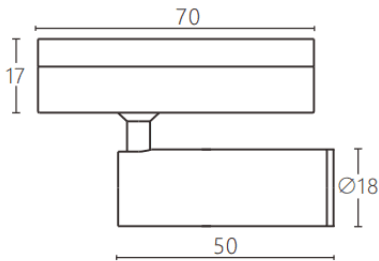

### Tube tracklight

Lavov tracklight from the family CABINET type Tube tracklight with a power of 3W and a 24° beam angle. Finished in black colour. Dimensions  $\varnothing 18 \times 50 \text{ mm}$ . With a total lumen output of 300lm and a luminous efficiency of 100lm/W. CCT 4000K. Driver ON-OFF, No-dim. Made in Die cast body and PC lens.

### Dimensions

Product dimensions (mm)  $\varnothing 18 \times 50 \text{ mm}$

### Scheme

Item code	86.TL23.3431.02
Product type	Indoor
Category	Tracklights
Family	CABINET
Subfamily	Tube tracklight
Pictograms	

Product	
Real power (W)	3
Real luminous flux (Lm)	300
Luminous efficiency (Lm/W)	100
Beam angle (&ordm;)	24°
Colour	black
Control gear included	YES
Control gear	ON-OFF, No-dim
Flicker Free	Yes
Light source	LED
Type of LED	SMD
Average life time (h)	50000hrs L80 B10
Colour temperature (K)	4000
Colour consistency (SDCM)	SDCM<3
CRI	90