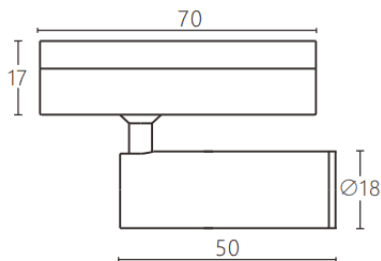

### Tube tracklight

Lavov tracklight from the family CABINET type Tube tracklight with a power of 3W and a 24° beam angle. Finished in black colour. Dimensions  $\varnothing 18 \times 50 \text{ mm}$ . With a total lumen output of 300lm and a luminous efficiency of 100lm/W. CCT 4000K. Driver ON-OFF, No-dim. Made in Die cast body and PC lens.

### Dimensions

Product dimensions (mm)  $\varnothing 18 \times 50 \text{ mm}$

### Scheme

Product	
Real power (W)	3
Real luminous flux (Lm)	300
Luminous efficiency (Lm/W)	100
Beam angle (°)	24°
Colour	black
Control gear included	YES
Control gear	ON-OFF, No-dim
Flicker Free	Yes
Light source	LED
Type of LED	SMD
Average life time (h)	50000hrs L80 B10
Colour temperature (K)	4000
Colour consistency (SDCM)	SDCM3
CRI	90