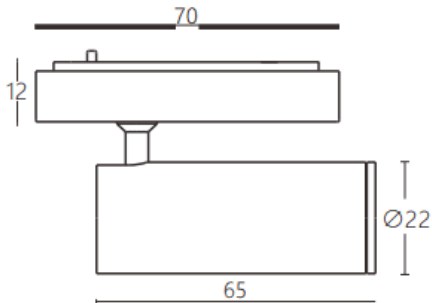

Tube tracklight

Lavov tracklight from the family CABINET type Tube tracklight with a power of 3W and a 15° beam angle. Finished in white colour. Dimensions $\varnothing 22 \times 65 \text{mm}$. With a total lumen output of 300lm and a luminous efficiency of 100lm/W. CCT 2700K. Driver ON-OFF, No-dim. Made in Die cast body and PC lens.

Dimensions

Product dimensions (mm) $\varnothing 22 \times 65 \text{mm}$

Scheme

Item code	86.TL24.1211.01
Product type	Indoor
Category	Tracklights
Family	CABINET
Subfamily	Tube tracklight
Pictograms	

Product	
Real power (W)	3
Real luminous flux (Lm)	300
Luminous efficiency (Lm/W)	100
Beam angle (º)	15°
Colour	white
Control gear included	YES
Control gear	ON-OFF, No-dim
Flicker Free	Yes
Light source	LED
Type of LED	SMD
Average life time (h)	50000hrs L80 B10
Colour temperature (K)	2700
Colour consistency (SDCM)	SDCM<3
CRI	90