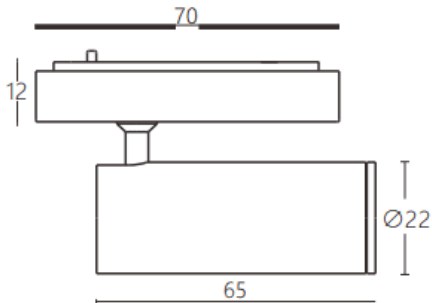

Tube tracklight

Lavov tracklight from the family CABINET type Tube tracklight with a power of 3W and a 15° beam angle. Finished in white colour. Dimensions $\varnothing 22 \times 65 \text{mm}$. With a total lumen output of 300lm and a luminous efficiency of 100lm/W. CCT 2700K. Driver ON-OFF, No-dim. Made in Die cast body and PC lens.

Dimensions

Product dimensions (mm) $\varnothing 22 \times 65 \text{mm}$

Scheme

Item code	86.TL24.1211.01
Product type	Indoor
Category	Tracklights
Family	CABINET
Subfamily	Tube tracklight
Pictograms	

Product	
Real power (W)	3
Real luminous flux (Lm)	300
Luminous efficiency (Lm/W)	100
Beam angle (°)	15°
Colour	white
Control gear included	YES
Control gear	ON-OFF, No-dim
Flicker Free	Yes
Light source	LED
Type of LED	SMD
Average life time (h)	50000hrs L80 B10
Colour temperature (K)	2700
Colour consistency (SDCM)	SDCM3
CRI	90