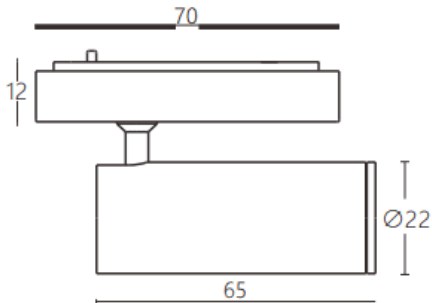

Tube tracklight

Lavov tracklight from the family CABINET type Tube tracklight with a power of 3W and a 15° beam angle. Finished in black colour. Dimensions $\varnothing 22 \times 65 \text{ mm}$. With a total lumen output of 300lm and a luminous efficiency of 100lm/W. CCT 2700K. Driver ON-OFF, No-dim. Made in Die cast body and PC lens.

Dimensions

Product dimensions (mm) $\varnothing 22 \times 65 \text{ mm}$

Scheme

Item code	86.TL24.1211.02
Product type	Indoor
Category	Tracklights
Family	CABINET
Subfamily	Tube tracklight
Pictograms	

Product	
Real power (W)	3
Real luminous flux (Lm)	300
Luminous efficiency (Lm/W)	100
Beam angle (°)	15°
Colour	black
Control gear included	YES
Control gear	ON-OFF, No-dim
Flicker Free	Yes
Light source	LED
Type of LED	SMD
Average life time (h)	50000hrs L80 B10
Colour temperature (K)	2700
Colour consistency (SDCM)	SDCM3
CRI	90