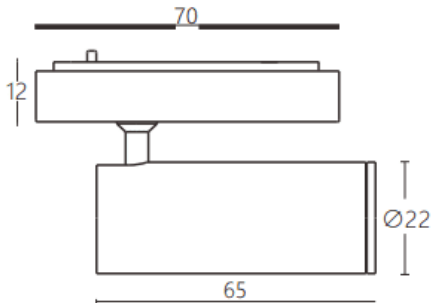

### Tube tracklight

Lavov tracklight from the family CABINET type Tube tracklight with a power of 3W and a 15° beam angle. Finished in black colour. Dimensions  $\varnothing 22 \times 65 \text{ mm}$ . With a total lumen output of 300lm and a luminous efficiency of 100lm/W. CCT 2700K. Driver ON-OFF, No-dim. Made in Die cast body and PC lens.

### Dimensions

Product dimensions (mm)  $\varnothing 22 \times 65 \text{ mm}$

### Scheme

Item code	86.TL24.1211.02
Product type	Indoor
Category	Tracklights
Family	CABINET
Subfamily	Tube tracklight
Pictograms	

Product	
Real power (W)	3
Real luminous flux (Lm)	300
Luminous efficiency (Lm/W)	100
Beam angle (&ordm;)	15°
Colour	black
Control gear included	YES
Control gear	ON-OFF, No-dim
Flicker Free	Yes
Light source	LED
Type of LED	SMD
Average life time (h)	50000hrs L80 B10
Colour temperature (K)	2700
Colour consistency (SDCM)	SDCM<3
CRI	90