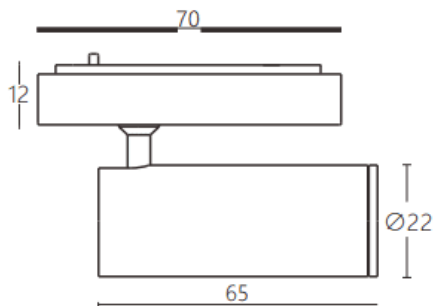

### Tube tracklight

Lavov tracklight from the family CABINET type Tube tracklight with a power of 3W and a 24° beam angle. Finished in white colour. Dimensions  $\varnothing 22 \times 65 \text{mm}$ . With a total lumen output of 300lm and a luminous efficiency of 100lm/W. CCT 2700K. Driver ON-OFF, No-dim. Made in Die cast body and PC lens.

### Dimensions

Product dimensions (mm)  $\varnothing 22 \times 65 \text{mm}$

### Scheme

Item code	86.TL24.1221.01
Product type	Indoor
Category	Tracklights
Family	CABINET
Subfamily	Tube tracklight
Pictograms	

Product	
Real power (W)	3
Real luminous flux (Lm)	300
Luminous efficiency (Lm/W)	100
Beam angle (°)	24°
Colour	white
Control gear included	YES
Control gear	ON-OFF, No-dim
Flicker Free	Yes
Light source	LED
Type of LED	SMD
Average life time (h)	50000hrs L80 B10
Colour temperature (K)	2700
Colour consistency (SDCM)	SDCM3
CRI	90