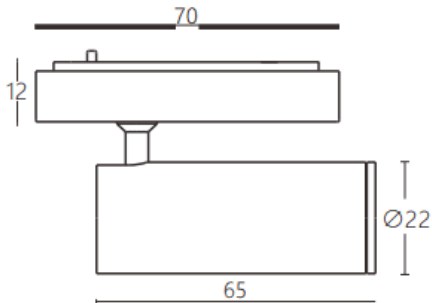

### Tube tracklight

Lavov tracklight from the family CABINET type Tube tracklight with a power of 3W and a 24° beam angle. Finished in white colour. Dimensions  $\varnothing 22 \times 65 \text{mm}$ . With a total lumen output of 300lm and a luminous efficiency of 100lm/W. CCT 2700K. Driver ON-OFF, No-dim. Made in Die cast body and PC lens.

### Dimensions

Product dimensions (mm)  $\varnothing 22 \times 65 \text{mm}$

### Scheme

Item code	86.TL24.1221.01
Product type	Indoor
Category	Tracklights
Family	CABINET
Subfamily	Tube tracklight
Pictograms	

Product	
Real power (W)	3
Real luminous flux (Lm)	300
Luminous efficiency (Lm/W)	100
Beam angle (&ordm;)	24°
Colour	white
Control gear included	YES
Control gear	ON-OFF, No-dim
Flicker Free	Yes
Light source	LED
Type of LED	SMD
Average life time (h)	50000hrs L80 B10
Colour temperature (K)	2700
Colour consistency (SDCM)	SDCM<3
CRI	90