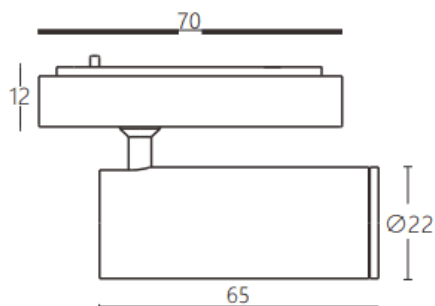

Tube tracklight

Lavov tracklight from the family CABINET type Tube tracklight with a power of 3W and a 24° beam angle. Finished in black colour. Dimensions $\varnothing 22 \times 65 \text{ mm}$. With a total lumen output of 300lm and a luminous efficiency of 100lm/W. CCT 2700K. Driver ON-OFF, No-dim. Made in Die cast body and PC lens.

Item code	86.TL24.1221.02
Product type	Indoor
Category	Tracklights
Family	CABINET
Subfamily	Tube tracklight
Pictograms	

Dimensions

Product dimensions (mm) $\varnothing 22 \times 65 \text{ mm}$

Scheme

Product	
Real power (W)	3
Real luminous flux (Lm)	300
Luminous efficiency (Lm/W)	100
Beam angle (°)	24°
Colour	black
Control gear included	YES
Control gear	ON-OFF, No-dim
Flicker Free	Yes
Light source	LED
Type of LED	SMD
Average life time (h)	50000hrs L80 B10
Colour temperature (K)	2700
Colour consistency (SDCM)	SDCM3
CRI	90