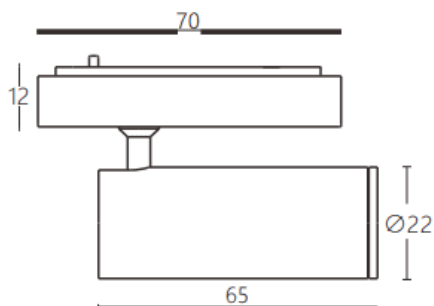

Tube tracklight

Lavov tracklight from the family CABINET type Tube tracklight with a power of 3W and a 24° beam angle. Finished in black colour. Dimensions $\varnothing 22 \times 65 \text{mm}$. With a total lumen output of 300lm and a luminous efficiency of 100lm/W. CCT 2700K. Driver ON-OFF, No-dim. Made in Die cast body and PC lens.

Dimensions

Product dimensions (mm) $\varnothing 22 \times 65 \text{mm}$

Scheme

Item code	86.TL24.1221.02
Product type	Indoor
Category	Tracklights
Family	CABINET
Subfamily	Tube tracklight
Pictograms	

Product	
Real power (W)	3
Real luminous flux (Lm)	300
Luminous efficiency (Lm/W)	100
Beam angle (º)	24°
Colour	black
Control gear included	YES
Control gear	ON-OFF, No-dim
Flicker Free	Yes
Light source	LED
Type of LED	SMD
Average life time (h)	50000hrs L80 B10
Colour temperature (K)	2700
Colour consistency (SDCM)	SDCM<3
CRI	90