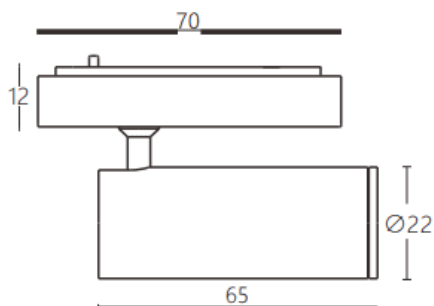

Tube tracklight

Lavov tracklight from the family CABINET type Tube tracklight with a power of 3W and a 36° beam angle. Finished in white colour. Dimensions $\varnothing 22 \times 65 \text{ mm}$. With a total lumen output of 300lm and a luminous efficiency of 100lm/W. CCT 2700K. Driver ON-OFF, No-dim. Made in Die cast body and PC lens.

Dimensions

Product dimensions (mm) $\varnothing 22 \times 65 \text{ mm}$

Scheme

Item code	86.TL24.1231.01
Product type	Indoor
Category	Tracklights
Family	CABINET
Subfamily	Tube tracklight
Pictograms	

Product	
Real power (W)	3
Real luminous flux (Lm)	300
Luminous efficiency (Lm/W)	100
Beam angle (°)	36°
Colour	white
Control gear included	YES
Control gear	ON-OFF, No-dim
Flicker Free	Yes
Light source	LED
Type of LED	SMD
Average life time (h)	50000hrs L80 B10
Colour temperature (K)	2700
Colour consistency (SDCM)	SDCM3
CRI	90