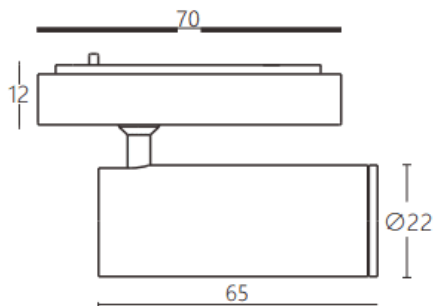

Tube tracklight

Lavov tracklight from the family CABINET type Tube tracklight with a power of 3W and a 36° beam angle. Finished in white colour. Dimensions $\varnothing 22 \times 65 \text{mm}$. With a total lumen output of 300lm and a luminous efficiency of 100lm/W. CCT 2700K. Driver ON-OFF, No-dim. Made in Die cast body and PC lens.

| | |
|--------------|---|
| Item code | 86.TL24.1231.01 |
| Product type | Indoor |
| Category | Tracklights |
| Family | CABINET |
| Subfamily | Tube tracklight |
| Pictograms |  |

Dimensions

Product dimensions (mm) $\varnothing 22 \times 65 \text{mm}$

Scheme

| | |
|----------------------------|------------------|
| Product | |
| Real power (W) | 3 |
| Real luminous flux (Lm) | 300 |
| Luminous efficiency (Lm/W) | 100 |
| Beam angle (º) | 36° |
| Colour | white |
| Control gear included | YES |
| Control gear | ON-OFF, No-dim |
| Flicker Free | Yes |
| Light source | LED |
| Type of LED | SMD |
| Average life time (h) | 50000hrs L80 B10 |
| Colour temperature (K) | 2700 |
| Colour consistency (SDCM) | SDCM<3 |
| CRI | 90 |