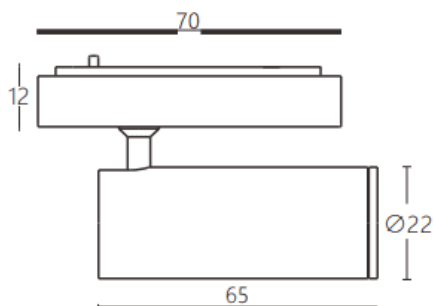

Tube tracklight

Lavov tracklight from the family CABINET type Tube tracklight with a power of 3W and a 36° beam angle. Finished in black colour. Dimensions $\varnothing 22 \times 65 \text{ mm}$. With a total lumen output of 300lm and a luminous efficiency of 100lm/W. CCT 2700K. Driver ON-OFF, No-dim. Made in Die cast body and PC lens.

Item code	86.TL24.1231.02
Product type	Indoor
Category	Tracklights
Family	CABINET
Subfamily	Tube tracklight
Pictograms	

Dimensions

Product dimensions (mm) $\varnothing 22 \times 65 \text{ mm}$

Scheme

Product	
Real power (W)	3
Real luminous flux (Lm)	300
Luminous efficiency (Lm/W)	100
Beam angle (°)	36°
Colour	black
Control gear included	YES
Control gear	ON-OFF, No-dim
Flicker Free	Yes
Light source	LED
Type of LED	SMD
Average life time (h)	50000hrs L80 B10
Colour temperature (K)	2700
Colour consistency (SDCM)	SDCM3
CRI	90