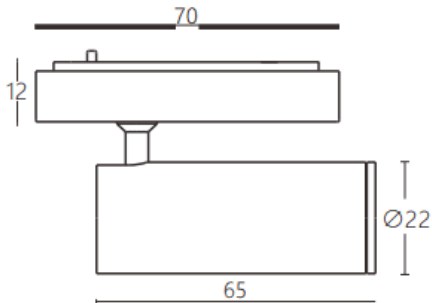

### Tube tracklight

Lavov tracklight from the family CABINET type Tube tracklight with a power of 3W and a 36° beam angle. Finished in black colour. Dimensions  $\varnothing 22 \times 65 \text{ mm}$ . With a total lumen output of 300lm and a luminous efficiency of 100lm/W. CCT 2700K. Driver ON-OFF, No-dim. Made in Die cast body and PC lens.

### Dimensions

Product dimensions (mm)  $\varnothing 22 \times 65 \text{ mm}$

### Scheme

Item code	86.TL24.1231.02
Product type	Indoor
Category	Tracklights
Family	CABINET
Subfamily	Tube tracklight
Pictograms	

Product	
Real power (W)	3
Real luminous flux (Lm)	300
Luminous efficiency (Lm/W)	100
Beam angle (&ordm;)	36°
Colour	black
Control gear included	YES
Control gear	ON-OFF, No-dim
Flicker Free	Yes
Light source	LED
Type of LED	SMD
Average life time (h)	50000hrs L80 B10
Colour temperature (K)	2700
Colour consistency (SDCM)	SDCM<3
CRI	90