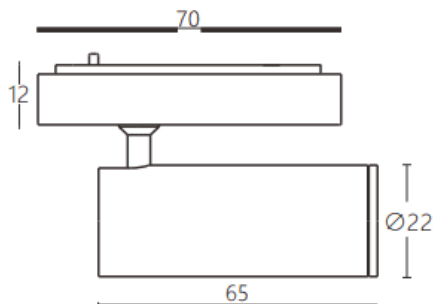

Tube tracklight

Lavov tracklight from the family CABINET type Tube tracklight with a power of 3W and a 15° beam angle. Finished in white colour. Dimensions $\varnothing 22 \times 65 \text{mm}$. With a total lumen output of 300lm and a luminous efficiency of 100lm/W. CCT 3000K. Driver ON-OFF, No-dim. Made in Die cast body and PC lens.

Dimensions

Product dimensions (mm) $\varnothing 22 \times 65 \text{mm}$

Scheme

Item code	86.TL24.1311.01
Product type	Indoor
Category	Tracklights
Family	CABINET
Subfamily	Tube tracklight
Pictograms	

Product	
Real power (W)	3
Real luminous flux (Lm)	300
Luminous efficiency (Lm/W)	100
Beam angle (º)	15°
Colour	white
Control gear included	YES
Control gear	ON-OFF, No-dim
Flicker Free	Yes
Light source	LED
Type of LED	SMD
Average life time (h)	50000hrs L80 B10
Colour temperature (K)	3000
Colour consistency (SDCM)	SDCM<3
CRI	90