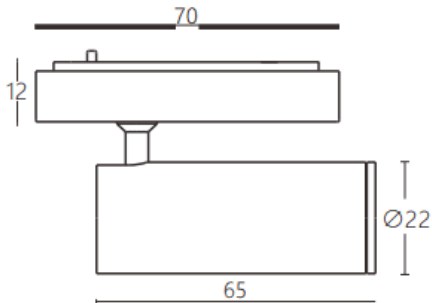

### Tube tracklight

Lavov tracklight from the family CABINET type Tube tracklight with a power of 3W and a 15° beam angle. Finished in white colour. Dimensions  $\varnothing 22 \times 65 \text{ mm}$ . With a total lumen output of 300lm and a luminous efficiency of 100lm/W. CCT 3000K. Driver ON-OFF, No-dim. Made in Die cast body and PC lens.

### Dimensions

Product dimensions (mm)  $\varnothing 22 \times 65 \text{ mm}$

### Scheme

Item code	86.TL24.1311.01
Product type	Indoor
Category	Tracklights
Family	CABINET
Subfamily	Tube tracklight
Pictograms	

Product	
Real power (W)	3
Real luminous flux (Lm)	300
Luminous efficiency (Lm/W)	100
Beam angle (°)	15°
Colour	white
Control gear included	YES
Control gear	ON-OFF, No-dim
Flicker Free	Yes
Light source	LED
Type of LED	SMD
Average life time (h)	50000hrs L80 B10
Colour temperature (K)	3000
Colour consistency (SDCM)	SDCM3
CRI	90