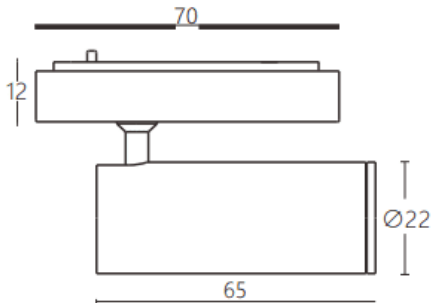

Tube tracklight

Lavov tracklight from the family CABINET type Tube tracklight with a power of 3W and a 15° beam angle. Finished in black colour. Dimensions $\varnothing 22 \times 65 \text{ mm}$. With a total lumen output of 300lm and a luminous efficiency of 100lm/W. CCT 3000K. Driver ON-OFF, No-dim. Made in Die cast body and PC lens.

Dimensions

Product dimensions (mm) $\varnothing 22 \times 65 \text{ mm}$

Scheme

Item code	86.TL24.1311.02
Product type	Indoor
Category	Tracklights
Family	CABINET
Subfamily	Tube tracklight
Pictograms	

Product	
Real power (W)	3
Real luminous flux (Lm)	300
Luminous efficiency (Lm/W)	100
Beam angle (º)	15°
Colour	black
Control gear included	YES
Control gear	ON-OFF, No-dim
Flicker Free	Yes
Light source	LED
Type of LED	SMD
Average life time (h)	50000hrs L80 B10
Colour temperature (K)	3000
Colour consistency (SDCM)	SDCM<3
CRI	90