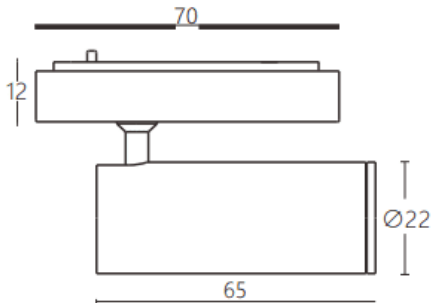

Tube tracklight

Lavov tracklight from the family CABINET type Tube tracklight with a power of 3W and a 15° beam angle. Finished in black colour. Dimensions $\varnothing 22 \times 65 \text{ mm}$. With a total lumen output of 300lm and a luminous efficiency of 100lm/W. CCT 3000K. Driver ON-OFF, No-dim. Made in Die cast body and PC lens.

Dimensions

Product dimensions (mm) $\varnothing 22 \times 65 \text{ mm}$

Scheme

Item code	86.TL24.1311.02
Product type	Indoor
Category	Tracklights
Family	CABINET
Subfamily	Tube tracklight
Pictograms	

Product	
Real power (W)	3
Real luminous flux (Lm)	300
Luminous efficiency (Lm/W)	100
Beam angle (°)	15°
Colour	black
Control gear included	YES
Control gear	ON-OFF, No-dim
Flicker Free	Yes
Light source	LED
Type of LED	SMD
Average life time (h)	50000hrs L80 B10
Colour temperature (K)	3000
Colour consistency (SDCM)	SDCM3
CRI	90