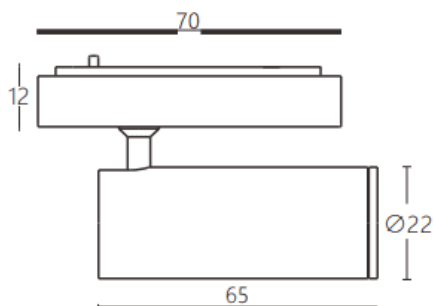

Tube tracklight

Lavov tracklight from the family CABINET type Tube tracklight with a power of 3W and a 24° beam angle. Finished in white colour. Dimensions $\varnothing 22 \times 65 \text{ mm}$. With a total lumen output of 300lm and a luminous efficiency of 100lm/W. CCT 3000K. Driver ON-OFF, No-dim. Made in Die cast body and PC lens.

Item code	86.TL24.1321.01
Product type	Indoor
Category	Tracklights
Family	CABINET
Subfamily	Tube tracklight
Pictograms	

Dimensions

Product dimensions (mm) $\varnothing 22 \times 65 \text{ mm}$

Scheme

Product	
Real power (W)	3
Real luminous flux (Lm)	300
Luminous efficiency (Lm/W)	100
Beam angle (°)	24°
Colour	white
Control gear included	YES
Control gear	ON-OFF, No-dim
Flicker Free	Yes
Light source	LED
Type of LED	SMD
Average life time (h)	50000hrs L80 B10
Colour temperature (K)	3000
Colour consistency (SDCM)	SDCM3
CRI	90