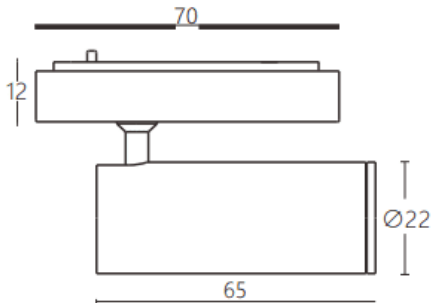

Tube tracklight

Lavov tracklight from the family CABINET type Tube tracklight with a power of 3W and a 24° beam angle. Finished in white colour. Dimensions $\varnothing 22 \times 65 \text{ mm}$. With a total lumen output of 300lm and a luminous efficiency of 100lm/W. CCT 3000K. Driver ON-OFF, No-dim. Made in Die cast body and PC lens.

Dimensions

Product dimensions (mm) $\varnothing 22 \times 65 \text{ mm}$

Scheme

Item code	86.TL24.1321.01
Product type	Indoor
Category	Tracklights
Family	CABINET
Subfamily	Tube tracklight
Pictograms	

Product	
Real power (W)	3
Real luminous flux (Lm)	300
Luminous efficiency (Lm/W)	100
Beam angle (º)	24°
Colour	white
Control gear included	YES
Control gear	ON-OFF, No-dim
Flicker Free	Yes
Light source	LED
Type of LED	SMD
Average life time (h)	50000hrs L80 B10
Colour temperature (K)	3000
Colour consistency (SDCM)	SDCM<3
CRI	90