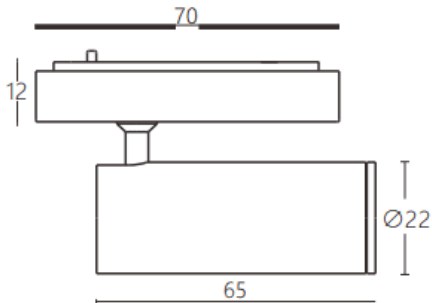

Tube tracklight

Lavov tracklight from the family CABINET type Tube tracklight with a power of 3W and a 24° beam angle. Finished in black colour. Dimensions $\varnothing 22 \times 65 \text{ mm}$. With a total lumen output of 300lm and a luminous efficiency of 100lm/W. CCT 3000K. Driver ON-OFF, No-dim. Made in Die cast body and PC lens.

Dimensions

Product dimensions (mm) $\varnothing 22 \times 65 \text{ mm}$

Scheme

Item code	86.TL24.1321.02
Product type	Indoor
Category	Tracklights
Family	CABINET
Subfamily	Tube tracklight
Pictograms	

Product	
Real power (W)	3
Real luminous flux (Lm)	300
Luminous efficiency (Lm/W)	100
Beam angle (°)	24°
Colour	black
Control gear included	YES
Control gear	ON-OFF, No-dim
Flicker Free	Yes
Light source	LED
Type of LED	SMD
Average life time (h)	50000hrs L80 B10
Colour temperature (K)	3000
Colour consistency (SDCM)	SDCM3
CRI	90