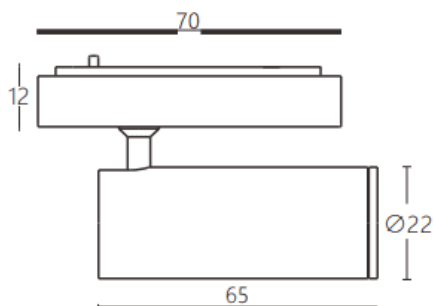

### Tube tracklight

Lavov tracklight from the family CABINET type Tube tracklight with a power of 3W and a 36° beam angle. Finished in white colour. Dimensions  $\varnothing 22 \times 65 \text{mm}$ . With a total lumen output of 300lm and a luminous efficiency of 100lm/W. CCT 3000K. Driver ON-OFF, No-dim. Made in Die cast body and PC lens.

### Dimensions

Product dimensions (mm)  $\varnothing 22 \times 65 \text{mm}$

### Scheme

Product	
Real power (W)	3
Real luminous flux (Lm)	300
Luminous efficiency (Lm/W)	100
Beam angle (°)	36°
Colour	white
Control gear included	YES
Control gear	ON-OFF, No-dim
Flicker Free	Yes
Light source	LED
Type of LED	SMD
Average life time (h)	50000hrs L80 B10
Colour temperature (K)	3000
Colour consistency (SDCM)	SDCM3
CRI	90