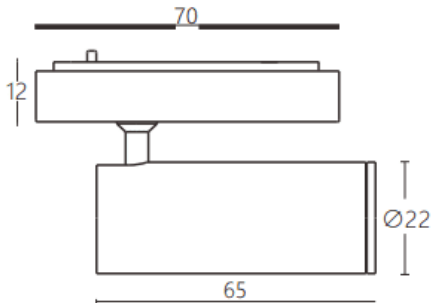

Tube tracklight

Lavov tracklight from the family CABINET type Tube tracklight with a power of 3W and a 36° beam angle. Finished in white colour. Dimensions $\varnothing 22 \times 65 \text{ mm}$. With a total lumen output of 300lm and a luminous efficiency of 100lm/W. CCT 3000K. Driver ON-OFF, No-dim. Made in Die cast body and PC lens.

Dimensions

Product dimensions (mm) $\varnothing 22 \times 65 \text{ mm}$

Scheme

Item code	86.TL24.1331.01
Product type	Indoor
Category	Tracklights
Family	CABINET
Subfamily	Tube tracklight
Pictograms	

Product	
Real power (W)	3
Real luminous flux (Lm)	300
Luminous efficiency (Lm/W)	100
Beam angle (º)	36°
Colour	white
Control gear included	YES
Control gear	ON-OFF, No-dim
Flicker Free	Yes
Light source	LED
Type of LED	SMD
Average life time (h)	50000hrs L80 B10
Colour temperature (K)	3000
Colour consistency (SDCM)	SDCM<3
CRI	90