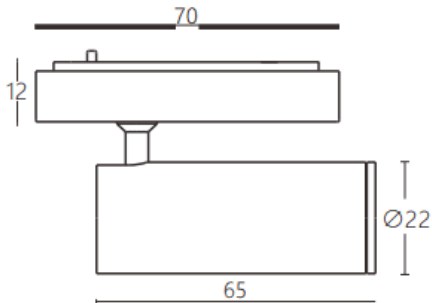

Tube tracklight

Lavov tracklight from the family CABINET type Tube tracklight with a power of 3W and a 36° beam angle. Finished in black colour. Dimensions $\varnothing 22 \times 65 \text{ mm}$. With a total lumen output of 300lm and a luminous efficiency of 100lm/W. CCT 3000K. Driver ON-OFF, No-dim. Made in Die cast body and PC lens.

Dimensions

Product dimensions (mm) $\varnothing 22 \times 65 \text{ mm}$

Scheme

Item code	86.TL24.1331.02
Product type	Indoor
Category	Tracklights
Family	CABINET
Subfamily	Tube tracklight
Pictograms	

Product	
Real power (W)	3
Real luminous flux (Lm)	300
Luminous efficiency (Lm/W)	100
Beam angle (°)	36°
Colour	black
Control gear included	YES
Control gear	ON-OFF, No-dim
Flicker Free	Yes
Light source	LED
Type of LED	SMD
Average life time (h)	50000hrs L80 B10
Colour temperature (K)	3000
Colour consistency (SDCM)	SDCM3
CRI	90