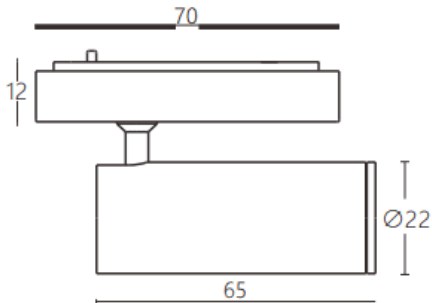

Tube tracklight

Lavov tracklight from the family CABINET type Tube tracklight with a power of 3W and a 36° beam angle. Finished in black colour. Dimensions $\varnothing 22 \times 65 \text{ mm}$. With a total lumen output of 300lm and a luminous efficiency of 100lm/W. CCT 3000K. Driver ON-OFF, No-dim. Made in Die cast body and PC lens.

Dimensions

Product dimensions (mm) $\varnothing 22 \times 65 \text{ mm}$

Scheme

Item code	86.TL24.1331.02
Product type	Indoor
Category	Tracklights
Family	CABINET
Subfamily	Tube tracklight
Pictograms	

Product	
Real power (W)	3
Real luminous flux (Lm)	300
Luminous efficiency (Lm/W)	100
Beam angle (º)	36°
Colour	black
Control gear included	YES
Control gear	ON-OFF, No-dim
Flicker Free	Yes
Light source	LED
Type of LED	SMD
Average life time (h)	50000hrs L80 B10
Colour temperature (K)	3000
Colour consistency (SDCM)	SDCM<3
CRI	90