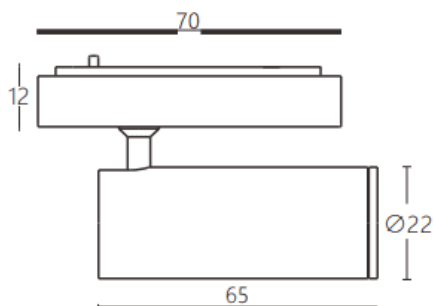

Tube tracklight

Lavov tracklight from the family CABINET type Tube tracklight with a power of 3W and a 15° beam angle. Finished in white colour. Dimensions $\varnothing 22 \times 65 \text{mm}$. With a total lumen output of 300lm and a luminous efficiency of 100lm/W. CCT 4000K. Driver ON-OFF, No-dim. Made in Die cast body and PC lens.

Item code	86.TL24.1411.01
Product type	Indoor
Category	Tracklights
Family	CABINET
Subfamily	Tube tracklight
Pictograms	

Dimensions

Product dimensions (mm) $\varnothing 22 \times 65 \text{mm}$

Scheme

Product	
Real power (W)	3
Real luminous flux (Lm)	300
Luminous efficiency (Lm/W)	100
Beam angle (º)	15°
Colour	white
Control gear included	YES
Control gear	ON-OFF, No-dim
Flicker Free	Yes
Light source	LED
Type of LED	SMD
Average life time (h)	50000hrs L80 B10
Colour temperature (K)	4000
Colour consistency (SDCM)	SDCM<3
CRI	90