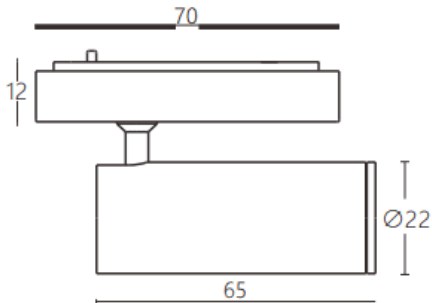

### Tube tracklight

Lavov tracklight from the family CABINET type Tube tracklight with a power of 3W and a 15° beam angle. Finished in white colour. Dimensions  $\varnothing 22 \times 65 \text{ mm}$ . With a total lumen output of 300lm and a luminous efficiency of 100lm/W. CCT 4000K. Driver ON-OFF, No-dim. Made in Die cast body and PC lens.

### Dimensions

Product dimensions (mm)  $\varnothing 22 \times 65 \text{ mm}$

### Scheme

Item code	86.TL24.1411.01
Product type	Indoor
Category	Tracklights
Family	CABINET
Subfamily	Tube tracklight
Pictograms	

Product	
Real power (W)	3
Real luminous flux (Lm)	300
Luminous efficiency (Lm/W)	100
Beam angle (°)	15°
Colour	white
Control gear included	YES
Control gear	ON-OFF, No-dim
Flicker Free	Yes
Light source	LED
Type of LED	SMD
Average life time (h)	50000hrs L80 B10
Colour temperature (K)	4000
Colour consistency (SDCM)	SDCM3
CRI	90