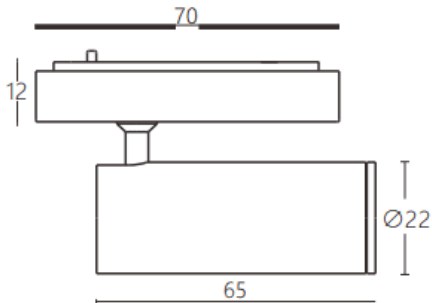

### Tube tracklight

Lavov tracklight from the family CABINET type Tube tracklight with a power of 3W and a 15° beam angle. Finished in black colour. Dimensions  $\varnothing 22 \times 65 \text{ mm}$ . With a total lumen output of 300lm and a luminous efficiency of 100lm/W. CCT 4000K. Driver ON-OFF, No-dim. Made in Die cast body and PC lens.

### Dimensions

Product dimensions (mm)  $\varnothing 22 \times 65 \text{ mm}$

### Scheme

Item code	86.TL24.1411.02
Product type	Indoor
Category	Tracklights
Family	CABINET
Subfamily	Tube tracklight
Pictograms	

Product	
Real power (W)	3
Real luminous flux (Lm)	300
Luminous efficiency (Lm/W)	100
Beam angle (°)	15°
Colour	black
Control gear included	YES
Control gear	ON-OFF, No-dim
Flicker Free	Yes
Light source	LED
Type of LED	SMD
Average life time (h)	50000hrs L80 B10
Colour temperature (K)	4000
Colour consistency (SDCM)	SDCM3
CRI	90