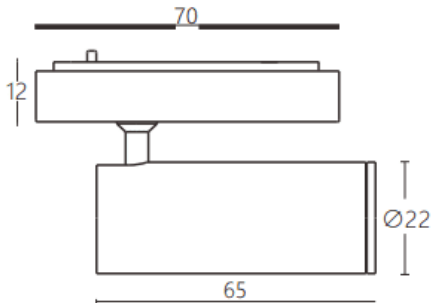

Tube tracklight

Lavov tracklight from the family CABINET type Tube tracklight with a power of 3W and a 15° beam angle. Finished in black colour. Dimensions $\varnothing 22 \times 65 \text{mm}$. With a total lumen output of 300lm and a luminous efficiency of 100lm/W. CCT 4000K. Driver ON-OFF, No-dim. Made in Die cast body and PC lens.

Dimensions

Product dimensions (mm) $\varnothing 22 \times 65 \text{mm}$

Scheme

Item code	86.TL24.1411.02
Product type	Indoor
Category	Tracklights
Family	CABINET
Subfamily	Tube tracklight
Pictograms	

Product	
Real power (W)	3
Real luminous flux (Lm)	300
Luminous efficiency (Lm/W)	100
Beam angle (º)	15°
Colour	black
Control gear included	YES
Control gear	ON-OFF, No-dim
Flicker Free	Yes
Light source	LED
Type of LED	SMD
Average life time (h)	50000hrs L80 B10
Colour temperature (K)	4000
Colour consistency (SDCM)	SDCM<3
CRI	90