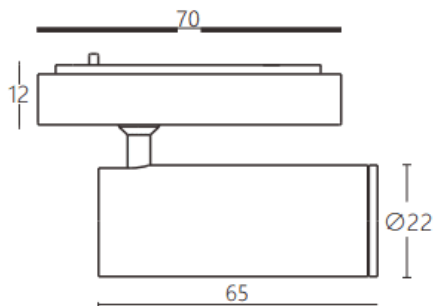

Tube tracklight

Lavov tracklight from the family CABINET type Tube tracklight with a power of 3W and a 24° beam angle. Finished in white colour. Dimensions $\varnothing 22 \times 65 \text{mm}$. With a total lumen output of 300lm and a luminous efficiency of 100lm/W. CCT 4000K. Driver ON-OFF, No-dim. Made in Die cast body and PC lens.

Item code	86.TL24.1421.01
Product type	Indoor
Category	Tracklights
Family	CABINET
Subfamily	Tube tracklight
Pictograms	

Dimensions

Product dimensions (mm) $\varnothing 22 \times 65 \text{mm}$

Scheme

Product	
Real power (W)	3
Real luminous flux (Lm)	300
Luminous efficiency (Lm/W)	100
Beam angle (°)	24°
Colour	white
Control gear included	YES
Control gear	ON-OFF, No-dim
Flicker Free	Yes
Light source	LED
Type of LED	SMD
Average life time (h)	50000hrs L80 B10
Colour temperature (K)	4000
Colour consistency (SDCM)	SDCM3
CRI	90