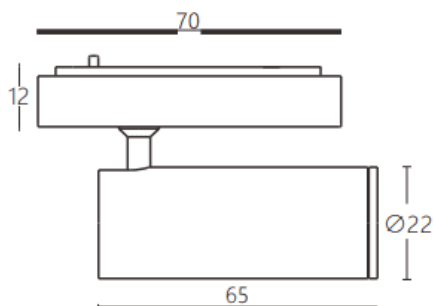

Tube tracklight

Lavov tracklight from the family CABINET type Tube tracklight with a power of 3W and a 24° beam angle. Finished in white colour. Dimensions $\varnothing 22 \times 65 \text{mm}$. With a total lumen output of 300lm and a luminous efficiency of 100lm/W. CCT 4000K. Driver ON-OFF, No-dim. Made in Die cast body and PC lens.

Item code	86.TL24.1421.01
Product type	Indoor
Category	Tracklights
Family	CABINET
Subfamily	Tube tracklight
Pictograms	

Dimensions

Product dimensions (mm) $\varnothing 22 \times 65 \text{mm}$

Scheme

Product	
Real power (W)	3
Real luminous flux (Lm)	300
Luminous efficiency (Lm/W)	100
Beam angle (º)	24°
Colour	white
Control gear included	YES
Control gear	ON-OFF, No-dim
Flicker Free	Yes
Light source	LED
Type of LED	SMD
Average life time (h)	50000hrs L80 B10
Colour temperature (K)	4000
Colour consistency (SDCM)	SDCM<3
CRI	90