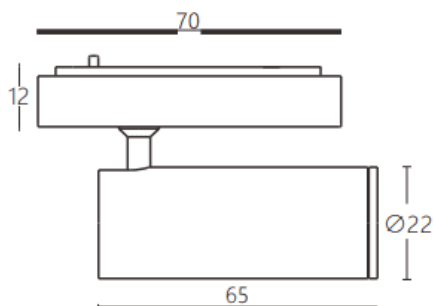

Tube tracklight

Lavov tracklight from the family CABINET type Tube tracklight with a power of 3W and a 24° beam angle. Finished in black colour. Dimensions $\varnothing 22 \times 65 \text{mm}$. With a total lumen output of 300lm and a luminous efficiency of 100lm/W. CCT 4000K. Driver ON-OFF, No-dim. Made in Die cast body and PC lens.

Item code	86.TL24.1421.02
Product type	Indoor
Category	Tracklights
Family	CABINET
Subfamily	Tube tracklight
Pictograms	

Dimensions

Product dimensions (mm) $\varnothing 22 \times 65 \text{mm}$

Scheme

Product	
Real power (W)	3
Real luminous flux (Lm)	300
Luminous efficiency (Lm/W)	100
Beam angle (°)	24°
Colour	black
Control gear included	YES
Control gear	ON-OFF, No-dim
Flicker Free	Yes
Light source	LED
Type of LED	SMD
Average life time (h)	50000hrs L80 B10
Colour temperature (K)	4000
Colour consistency (SDCM)	SDCM3
CRI	90