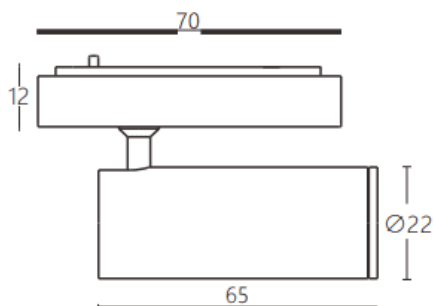

Tube tracklight

Lavov tracklight from the family CABINET type Tube tracklight with a power of 3W and a 24° beam angle. Finished in black colour. Dimensions $\varnothing 22 \times 65 \text{ mm}$. With a total lumen output of 300lm and a luminous efficiency of 100lm/W. CCT 4000K. Driver ON-OFF, No-dim. Made in Die cast body and PC lens.

Item code	86.TL24.1421.02
Product type	Indoor
Category	Tracklights
Family	CABINET
Subfamily	Tube tracklight
Pictograms	

Dimensions

Product dimensions (mm) $\varnothing 22 \times 65 \text{ mm}$

Scheme

Product	
Real power (W)	3
Real luminous flux (Lm)	300
Luminous efficiency (Lm/W)	100
Beam angle (º)	24°
Colour	black
Control gear included	YES
Control gear	ON-OFF, No-dim
Flicker Free	Yes
Light source	LED
Type of LED	SMD
Average life time (h)	50000hrs L80 B10
Colour temperature (K)	4000
Colour consistency (SDCM)	SDCM<3
CRI	90