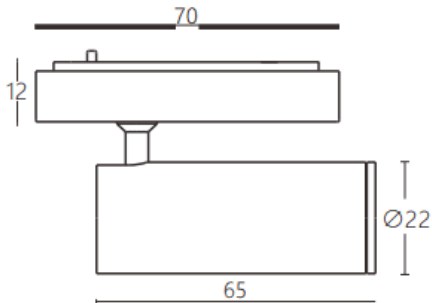

Scheme

Item code	86.TL24.1431.01
Product type	Indoor
Category	Tracklights
Family	CABINET
Subfamily	Tube tracklight
Pictograms	

Product	
Real power (W)	3
Real luminous flux (Lm)	300
Luminous efficiency (Lm/W)	100
Beam angle (°)	36°
Colour	white
Control gear included	YES
Control gear	ON-OFF, No-dim
Flicker Free	Yes
Light source	LED
Type of LED	SMD
Average life time (h)	50000hrs L80 B10
Colour temperature (K)	4000
Colour consistency (SDCM)	SDCM3
CRI	90