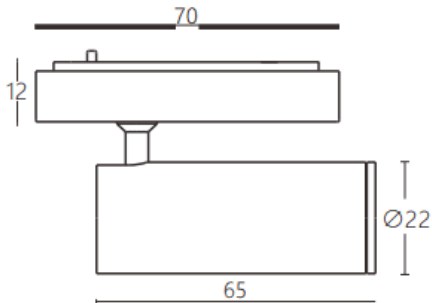

### Tube tracklight

Lavov tracklight from the family CABINET type Tube tracklight with a power of 3W and a 36° beam angle. Finished in white colour. Dimensions  $\varnothing 22 \times 65 \text{ mm}$ . With a total lumen output of 300lm and a luminous efficiency of 100lm/W. CCT 4000K. Driver ON-OFF, No-dim. Made in Die cast body and PC lens.

### Dimensions

Product dimensions (mm)  $\varnothing 22 \times 65 \text{ mm}$

### Scheme

Item code	86.TL24.1431.01
Product type	Indoor
Category	Tracklights
Family	CABINET
Subfamily	Tube tracklight
Pictograms	

Product	
Real power (W)	3
Real luminous flux (Lm)	300
Luminous efficiency (Lm/W)	100
Beam angle (°)	36°
Colour	white
Control gear included	YES
Control gear	ON-OFF, No-dim
Flicker Free	Yes
Light source	LED
Type of LED	SMD
Average life time (h)	50000hrs L80 B10
Colour temperature (K)	4000
Colour consistency (SDCM)	SDCM3
CRI	90