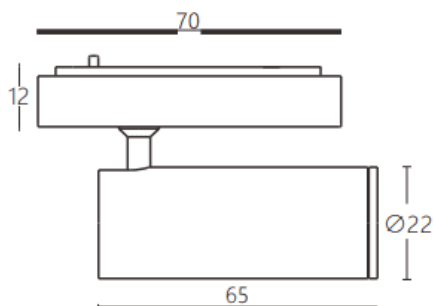

### Tube tracklight

Lavov tracklight from the family CABINET type Tube tracklight with a power of 3W and a 36° beam angle. Finished in black colour. Dimensions  $\varnothing 22 \times 65 \text{ mm}$ . With a total lumen output of 300lm and a luminous efficiency of 100lm/W. CCT 4000K. Driver ON-OFF, No-dim. Made in Die cast body and PC lens.

### Dimensions

Product dimensions (mm)  $\varnothing 22 \times 65 \text{ mm}$

### Scheme

Product	
Real power (W)	3
Real luminous flux (Lm)	300
Luminous efficiency (Lm/W)	100
Beam angle (&ordm;)	36°
Colour	black
Control gear included	YES
Control gear	ON-OFF, No-dim
Flicker Free	Yes
Light source	LED
Type of LED	SMD
Average life time (h)	50000hrs L80 B10
Colour temperature (K)	4000
Colour consistency (SDCM)	SDCM<3
CRI	90