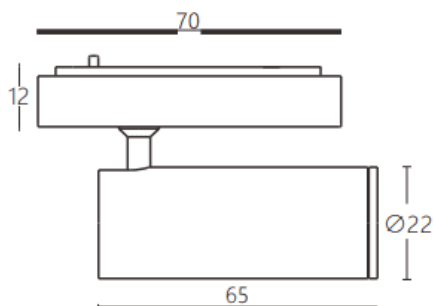

### Tube tracklight

Lavov tracklight from the family CABINET type Tube tracklight with a power of 3W and a 36° beam angle. Finished in black colour. Dimensions  $\varnothing 22 \times 65 \text{ mm}$ . With a total lumen output of 300lm and a luminous efficiency of 100lm/W. CCT 4000K. Driver ON-OFF, No-dim. Made in Die cast body and PC lens.

|              |   |
|--------------|---|
| Item code    | 86.TL24.1431.02   |
| Product type | Indoor  |
| Category     | Tracklights   |
| Family       | CABINET   |
| Subfamily    | Tube tracklight   |
| Pictograms   |  |

### Dimensions

Product dimensions (mm)  $\varnothing 22 \times 65 \text{ mm}$

### Scheme

|                            |                  |
|----------------------------|------------------|
| Product                    |                  |
| Real power (W)             | 3                |
| Real luminous flux (Lm)    | 300              |
| Luminous efficiency (Lm/W) | 100              |
| Beam angle (°)             | 36°              |
| Colour                     | black            |
| Control gear included      | YES              |
| Control gear               | ON-OFF, No-dim   |
| Flicker Free               | Yes              |
| Light source               | LED              |
| Type of LED                | SMD              |
| Average life time (h)      | 50000hrs L80 B10 |
| Colour temperature (K)     | 4000             |
| Colour consistency (SDCM)  | SDCM3            |
| CRI                        | 90               |