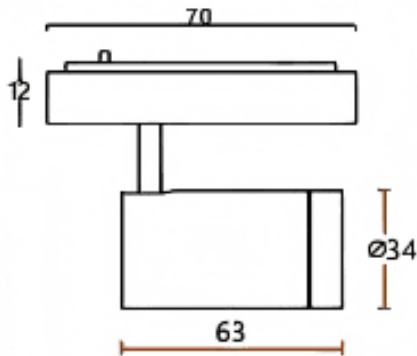

Scheme

Item code	86.TL24.2211.01
Product type	Indoor
Category	Tracklights
Family	CABINET
Subfamily	Tube tracklight
Pictograms	

Product