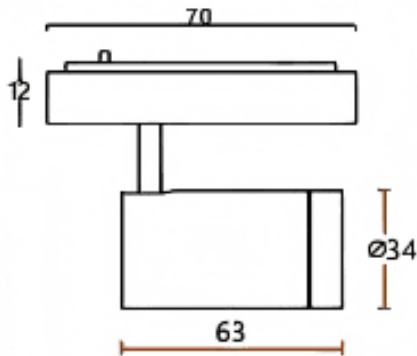

Scheme

Item code	86.TL24.2221.01
Product type	Indoor
Category	Tracklights
Family	CABINET
Subfamily	Tube tracklight
Pictograms	

Product