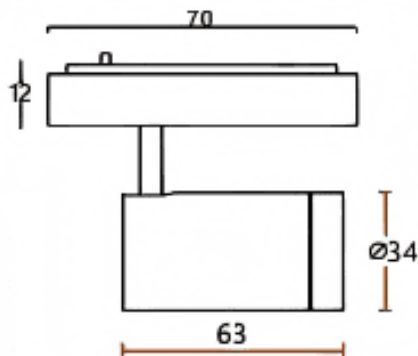

Tube tracklight

Lavov tracklight from the family CABINET type Tube tracklight with a power of 5W and a 24° beam angle. Finished in white colour. Dimensions $\varnothing 34 \times 63 \text{mm}$. With a total lumen output of 500lm and a luminous efficiency of 100lm/W. CCT 2700K. Driver ON-OFF, No-dim. Made in Die cast body and PC lens.

Item code	86.TL24.2221.01
Product type	Indoor
Category	Tracklights
Family	CABINET
Subfamily	Tube tracklight
Pictograms	

Dimensions

Product dimensions (mm) $\varnothing 34 \times 63 \text{mm}$

Scheme

Product	
Real power (W)	5
Real luminous flux (Lm)	500
Luminous efficiency (Lm/W)	100
Beam angle (°)	24°
Colour	white
Control gear included	YES
Control gear	ON-OFF, No-dim
Flicker Free	Yes
Light source	LED
Type of LED	SMD
Average life time (h)	50000hrs L80 B10
Colour temperature (K)	2700
Colour consistency (SDCM)	SDCM3
CRI	90