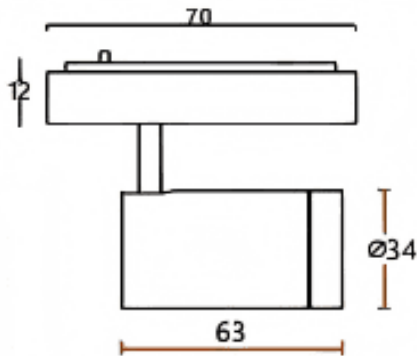

Tube tracklight

Lavov tracklight from the family CABINET type Tube tracklight with a power of 5W and a 24° beam angle. Finished in white colour. Dimensions $\varnothing 34 \times 63 \text{mm}$. With a total lumen output of 500lm and a luminous efficiency of 100lm/W. CCT 2700K. Driver ON-OFF, No-dim. Made in Die cast body and PC lens.

Item code	86.TL24.2231.01
Product type	Indoor
Category	Tracklights
Family	CABINET
Subfamily	Tube tracklight
Pictograms	    

Dimensions

Product dimensions (mm) $\varnothing 34 \times 63 \text{mm}$

Scheme

Product

Real power (W)	5
Real luminous flux (Lm)	500
Luminous efficiency (Lm/W)	100
Beam angle (°)	24°
Colour	white
Control gear included	YES
Control gear	ON-OFF, No-dim
Flicker Free	Yes
Average life time (h)	50000hrs L80 B10
Colour temperature (K)	2700
Colour consistency (SDCM)	SDCM<3
CRI	90