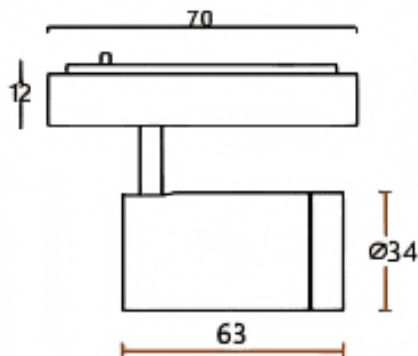

Scheme

Item code	86.TL24.2311.01
Product type	Indoor
Category	Tracklights
Family	CABINET
Subfamily	Tube tracklight
Pictograms	

Product