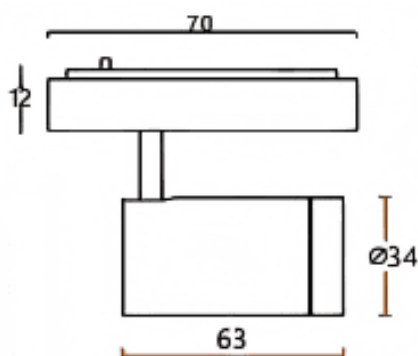

### Tube tracklight

Lavov tracklight from the family CABINET type Tube tracklight with a power of 5W and a 15° beam angle. Finished in black colour. Dimensions  $\varnothing 34 \times 63 \text{mm}$ . With a total lumen output of 500lm and a luminous efficiency of 100lm/W. CCT 3000K. Driver ON-OFF, No-dim. Made in Die cast body and PC lens.

### Dimensions

Product dimensions (mm)  $\varnothing 34 \times 63 \text{mm}$

### Scheme

Item code	86.TL24.2311.02
Product type	Indoor
Category	Tracklights
Family	CABINET
Subfamily	Tube tracklight
Pictograms	

Product	
Real power (W)	5
Real luminous flux (Lm)	500
Luminous efficiency (Lm/W)	100
Beam angle (&ordm;)	15°
Colour	black
Control gear included	YES
Control gear	ON-OFF, No-dim
Flicker Free	Yes
Light source	LED
Type of LED	SMD
Average life time (h)	50000hrs L80 B10
Colour temperature (K)	3000
Colour consistency (SDCM)	SDCM<3
CRI	90