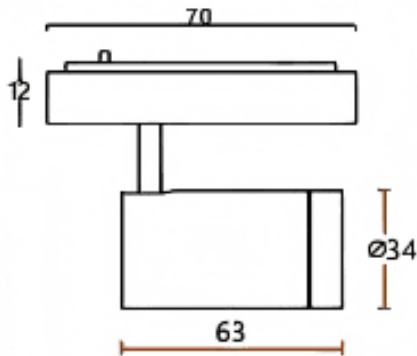

Scheme

Item code	86.TL24.2321.01
Product type	Indoor
Category	Tracklights
Family	CABINET
Subfamily	Tube tracklight
Pictograms	

Product