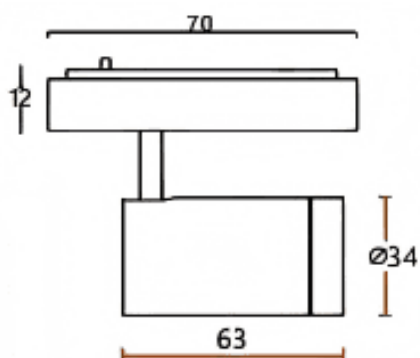

### Tube tracklight

Lavov tracklight from the family CABINET type Tube tracklight with a power of 5W and a 24° beam angle. Finished in white colour. Dimensions  $\varnothing 34 \times 63 \text{mm}$ . With a total lumen output of 500lm and a luminous efficiency of 100lm/W. CCT 3000K. Driver ON-OFF, No-dim. Made in Die cast body and PC lens.

### Dimensions

Product dimensions (mm)  $\varnothing 34 \times 63 \text{mm}$

### Scheme

|              |   |
|--------------|---|
| Item code    | 86.TL24.2321.01   |
| Product type | Indoor  |
| Category     | Tracklights   |
| Family       | CABINET   |
| Subfamily    | Tube tracklight   |
| Pictograms   |  |

|                            |                  |
|----------------------------|------------------|
| Product                    |                  |
| Real power (W)             | 5                |
| Real luminous flux (Lm)    | 500              |
| Luminous efficiency (Lm/W) | 100              |
| Beam angle (&ordm;)        | 24°              |
| Colour                     | white            |
| Control gear included      | YES              |
| Control gear               | ON-OFF, No-dim   |
| Flicker Free               | Yes              |
| Light source               | LED              |
| Type of LED                | SMD              |
| Average life time (h)      | 50000hrs L80 B10 |
| Colour temperature (K)     | 3000             |
| Colour consistency (SDCM)  | SDCM<3           |
| CRI                        | 90               |