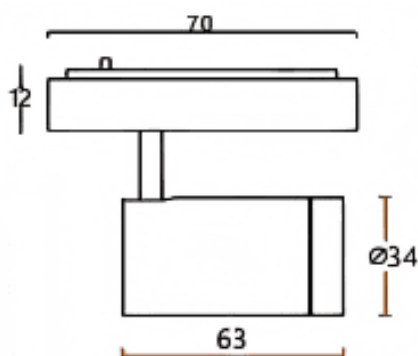

Tube tracklight

Lavov tracklight from the family CABINET type Tube tracklight with a power of 5W and a 24° beam angle. Finished in black colour. Dimensions $\varnothing 34 \times 63 \text{mm}$. With a total lumen output of 500lm and a luminous efficiency of 100lm/W. CCT 3000K. Driver ON-OFF, No-dim. Made in Die cast body and PC lens.

Dimensions

Product dimensions (mm) $\varnothing 34 \times 63 \text{mm}$

Scheme

Item code	86.TL24.2321.02
Product type	Indoor
Category	Tracklights
Family	CABINET
Subfamily	Tube tracklight
Pictograms	

Product	
Real power (W)	5
Real luminous flux (Lm)	500
Luminous efficiency (Lm/W)	100
Beam angle (°)	24°
Colour	black
Control gear included	YES
Control gear	ON-OFF, No-dim
Flicker Free	Yes
Light source	LED
Type of LED	SMD
Average life time (h)	50000hrs L80 B10
Colour temperature (K)	3000
Colour consistency (SDCM)	SDCM3
CRI	90