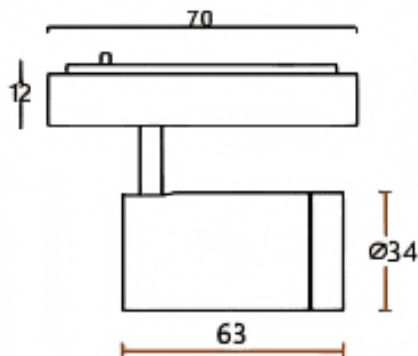

Tube tracklight

Lavov tracklight from the family CABINET type Tube tracklight with a power of 5W and a 24° beam angle. Finished in black colour. Dimensions $\varnothing 34 \times 63 \text{mm}$. With a total lumen output of 500lm and a luminous efficiency of 100lm/W. CCT 3000K. Driver ON-OFF, No-dim. Made in Die cast body and PC lens.

Dimensions

Product dimensions (mm) $\varnothing 34 \times 63 \text{mm}$

Scheme

Item code	86.TL24.2331.02
Product type	Indoor
Category	Tracklights
Family	CABINET
Subfamily	Tube tracklight
Pictograms	

Product	
Real power (W)	5
Real luminous flux (Lm)	500
Luminous efficiency (Lm/W)	100
Beam angle (°)	24°
Colour	black
Control gear included	YES
Control gear	ON-OFF, No-dim
Flicker Free	Yes
Light source	LED
Type of LED	SMD
Average life time (h)	50000hrs L80 B10
Colour temperature (K)	3000
Colour consistency (SDCM)	SDCM3
CRI	90