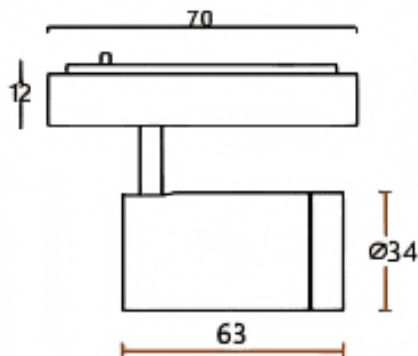

Tube tracklight

Lavov tracklight from the family CABINET type Tube tracklight with a power of 5W and a 15° beam angle. Finished in white colour. Dimensions $\varnothing 34 \times 63 \text{mm}$. With a total lumen output of 500lm and a luminous efficiency of 100lm/W. CCT 4000K. Driver ON-OFF, No-dim. Made in Die cast body and PC lens.

Dimensions

Product dimensions (mm) $\varnothing 34 \times 63 \text{mm}$

Scheme

Item code	86.TL24.2411.01
Product type	Indoor
Category	Tracklights
Family	CABINET
Subfamily	Tube tracklight
Pictograms	

Product	
Real power (W)	5
Real luminous flux (Lm)	500
Luminous efficiency (Lm/W)	100
Beam angle (º)	15°
Colour	white
Control gear included	YES
Control gear	ON-OFF, No-dim
Flicker Free	Yes
Light source	LED
Type of LED	SMD
Average life time (h)	50000hrs L80 B10
Colour temperature (K)	4000
Colour consistency (SDCM)	SDCM<3
CRI	90