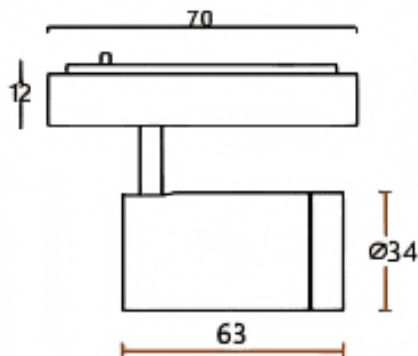

### Tube tracklight

Lavov tracklight from the family CABINET type Tube tracklight with a power of 5W and a 15° beam angle. Finished in black colour. Dimensions  $\varnothing 34 \times 63 \text{mm}$ . With a total lumen output of 500lm and a luminous efficiency of 100lm/W. CCT 4000K. Driver ON-OFF, No-dim. Made in Die cast body and PC lens.

### Dimensions

Product dimensions (mm)  $\varnothing 34 \times 63 \text{mm}$

### Scheme

Item code	86.TL24.2411.02
Product type	Indoor
Category	Tracklights
Family	CABINET
Subfamily	Tube tracklight
Pictograms	

Product	
Real power (W)	5
Real luminous flux (Lm)	500
Luminous efficiency (Lm/W)	100
Beam angle (°)	15°
Colour	black
Control gear included	YES
Control gear	ON-OFF, No-dim
Flicker Free	Yes
Light source	LED
Type of LED	SMD
Average life time (h)	50000hrs L80 B10
Colour temperature (K)	4000
Colour consistency (SDCM)	SDCM3
CRI	90