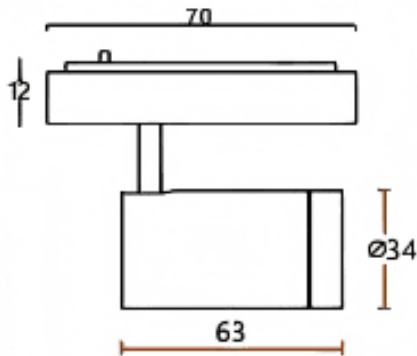

Scheme

Item code	86.TL24.2421.01
Product type	Indoor
Category	Tracklights
Family	CABINET
Subfamily	Tube tracklight
Pictograms	

Product