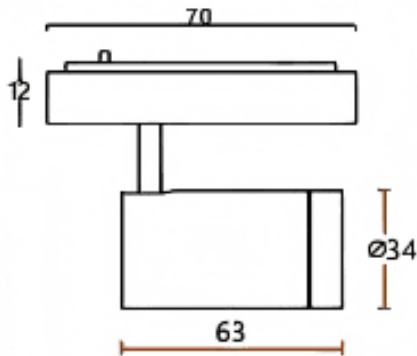

Scheme

Item code	86.TL24.2431.01
Product type	Indoor
Category	Tracklights
Family	CABINET
Subfamily	Tube tracklight
Pictograms	

CRI
90

IP
20

50000h
L80B10

Product