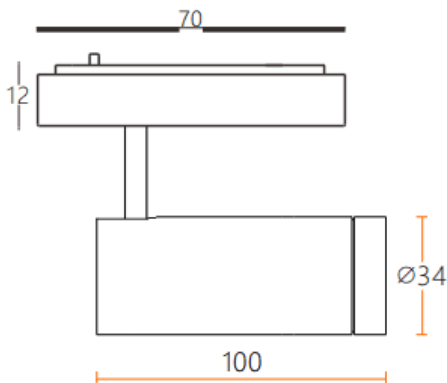

Tube tracklight

Lavov tracklight from the family CABINET type Tube tracklight with a power of 8W and a 15° beam angle. Finished in white colour. Dimensions $\varnothing 34 \times 100 \text{mm}$. With a total lumen output of 800lm and a luminous efficiency of 100lm/W. CCT 2700K. Driver ON-OFF, No-dim. Made in Die cast body and PC lens.

Dimensions

Product dimensions (mm) $\varnothing 34 \times 100 \text{mm}$

Scheme

Item code **86.TL24.3211.01**

Product type **Indoor**

Category **Tracklights**

Family **CABINET**

Subfamily **Tube tracklight**

Pictograms

Product

Real power (W) **8**

Real luminous flux (Lm) **800**

Luminous efficiency (Lm/W) **100**

Beam angle (º) **15°**

Colour **white**

Control gear included **YES**