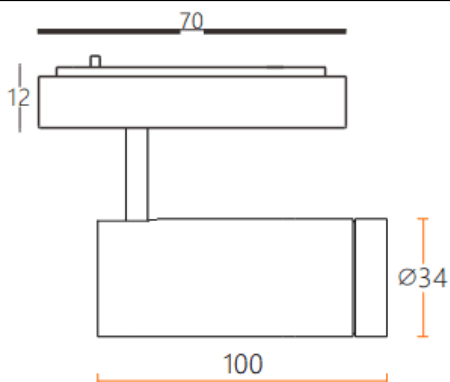

Tube tracklight

Lavov tracklight from the family CABINET type Tube tracklight with a power of 8W and a 15° beam angle. Finished in white colour. Dimensions $\varnothing 34 \times 100 \text{mm}$. With a total lumen output of 800lm and a luminous efficiency of 100lm/W. CCT 2700K. Driver ON-OFF, No-dim. Made in Die cast body and PC lens.

Dimensions

Product dimensions (mm) $\varnothing 34 \times 100 \text{mm}$

Scheme

Item code	86.TL24.3211.01
Product type	Indoor
Category	Tracklights
Family	CABINET
Subfamily	Tube tracklight
Pictograms	

Product	
Real power (W)	8
Real luminous flux (Lm)	800
Luminous efficiency (Lm/W)	100
Beam angle (°)	15°
Colour	white
Control gear included	YES
Control gear	ON-OFF, No-dim
Flicker Free	Yes
Light source	LED
Type of LED	SMD
Average life time (h)	50000hrs L80 B10
Colour temperature (K)	2700
Colour consistency (SDCM)	SDCM3
CRI	90