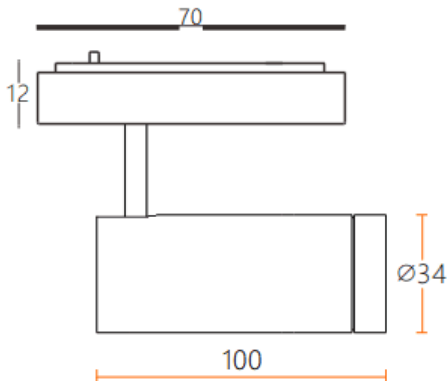

Tube tracklight

Lavov tracklight from the family CABINET type Tube tracklight with a power of 8W and a 15° beam angle. Finished in black colour. Dimensions $\varnothing 34 \times 100 \text{mm}$. With a total lumen output of 800lm and a luminous efficiency of 100lm/W. CCT 2700K. Driver ON-OFF, No-dim. Made in Die cast body and PC lens.

Dimensions

Product dimensions (mm) $\varnothing 34 \times 100 \text{mm}$

Scheme

Item code **86.TL24.3211.02**

Product type **Indoor**

Category **Tracklights**

Family **CABINET**

Subfamily **Tube tracklight**

Pictograms

Product

Real power (W) **8**

Real luminous flux (Lm) **800**

Luminous efficiency (Lm/W) **100**

Beam angle (º) **15°**

Colour **black**

Control gear included **YES**