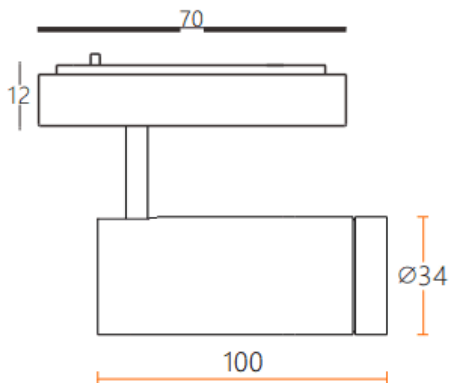

Tube tracklight

Lavov tracklight from the family CABINET type Tube tracklight with a power of 8W and a 15° beam angle. Finished in black colour. Dimensions $\varnothing 34 \times 100 \text{mm}$. With a total lumen output of 800lm and a luminous efficiency of 100lm/W. CCT 2700K. Driver ON-OFF, No-dim. Made in Die cast body and PC lens.

Dimensions

Product dimensions (mm) $\varnothing 34 \times 100 \text{mm}$

Scheme

Item code	86.TL24.3211.02
Product type	Indoor
Category	Tracklights
Family	CABINET
Subfamily	Tube tracklight
Pictograms	
Product	
Real power (W)	8
Real luminous flux (Lm)	800
Luminous efficiency (Lm/W)	100
Beam angle (°)	15°
Colour	black
Control gear included	YES
Control gear	ON-OFF, No-dim
Flicker Free	Yes
Light source	LED
Type of LED	SMD
Average life time (h)	50000hrs L80 B10
Colour temperature (K)	2700
Colour consistency (SDCM)	SDCM3
CRI	90