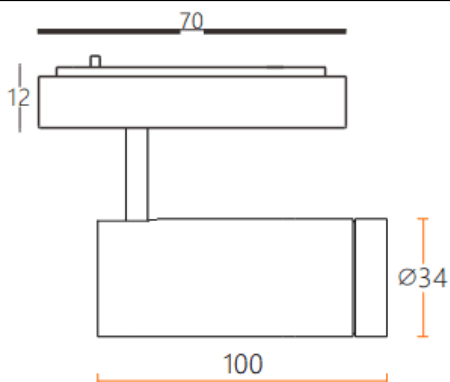

Scheme

Item code	86.TL24.3211.02
Product type	Indoor
Category	Tracklights
Family	CABINET
Subfamily	Tube tracklight
Pictograms	

Product