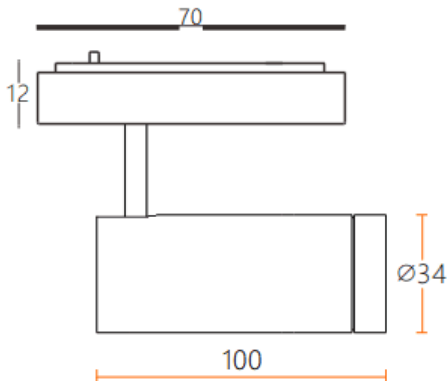

Tube tracklight

Lavov tracklight from the family CABINET type Tube tracklight with a power of 8W and a 24° beam angle. Finished in white colour. Dimensions $\varnothing 34 \times 100 \text{mm}$. With a total lumen output of 800lm and a luminous efficiency of 100lm/W. CCT 2700K. Driver ON-OFF, No-dim. Made in Die cast body and PC lens.

Dimensions

Product dimensions (mm) $\varnothing 34 \times 100 \text{mm}$

Scheme

Item code **86.TL24.3221.01**

Product type **Indoor**

Category **Tracklights**

Family **CABINET**

Subfamily **Tube tracklight**

Pictograms

Product

Real power (W) **8**

Real luminous flux (Lm) **800**

Luminous efficiency (Lm/W) **100**

Beam angle (º) **24°**

Colour **white**

Control gear included **YES**