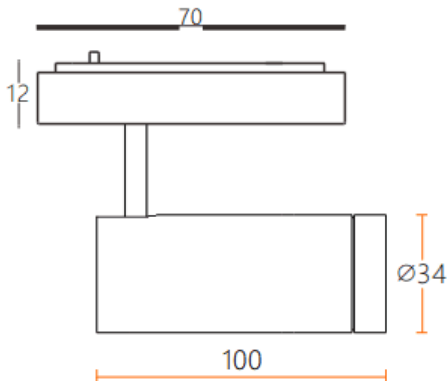

Tube tracklight

Lavov tracklight from the family CABINET type Tube tracklight with a power of 8W and a 24° beam angle. Finished in white colour. Dimensions $\varnothing 34 \times 100 \text{mm}$. With a total lumen output of 800lm and a luminous efficiency of 100lm/W. CCT 2700K. Driver ON-OFF, No-dim. Made in Die cast body and PC lens.

Dimensions

Product dimensions (mm) $\varnothing 34 \times 100 \text{mm}$

Scheme

Item code **86.TL24.3221.01**

Product type **Indoor**

Category **Tracklights**

Family **CABINET**

Subfamily **Tube tracklight**

Pictograms

Product

Real power (W) **8**

Real luminous flux (Lm) **800**

Luminous efficiency (Lm/W) **100**

Beam angle (°) **24°**

Colour **white**

Control gear included **YES**