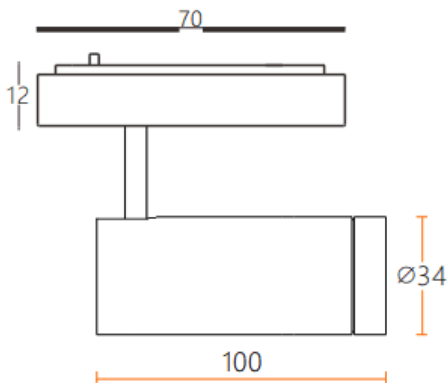

Scheme

Item code	86.TL24.3221.02
Product type	Indoor
Category	Tracklights
Family	CABINET
Subfamily	Tube tracklight
Pictograms	

Product