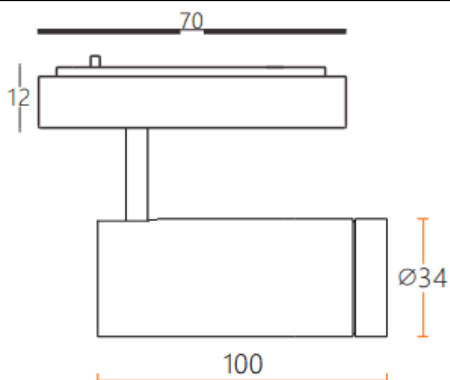

Tube tracklight

Lavov tracklight from the family CABINET type Tube tracklight with a power of 8W and a 24° beam angle. Finished in black colour. Dimensions $\varnothing 34 \times 100 \text{mm}$. With a total lumen output of 800lm and a luminous efficiency of 100lm/W. CCT 2700K. Driver ON-OFF, No-dim. Made in Die cast body and PC lens.

Dimensions

Product dimensions (mm) $\varnothing 34 \times 100 \text{mm}$

Scheme

Item code	86.TL24.3221.02
Product type	Indoor
Category	Tracklights
Family	CABINET
Subfamily	Tube tracklight
Pictograms	

Product	
Real power (W)	8
Real luminous flux (Lm)	800
Luminous efficiency (Lm/W)	100
Beam angle (º)	24°
Colour	black
Control gear included	YES
Control gear	ON-OFF, No-dim
Flicker Free	Yes
Light source	LED
Type of LED	SMD
Average life time (h)	50000hrs L80 B10
Colour temperature (K)	2700
Colour consistency (SDCM)	SDCM<3
CRI	90