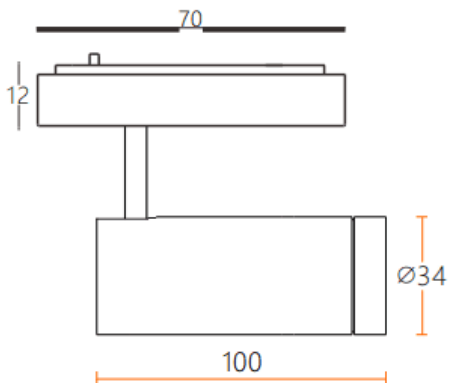

Scheme

Item code	86.TL24.3231.01
Product type	Indoor
Category	Tracklights
Family	CABINET
Subfamily	Tube tracklight
Pictograms	

Product