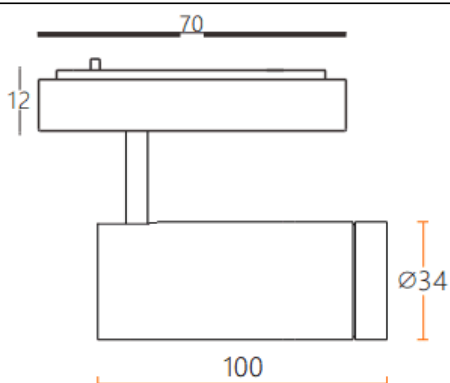

Tube tracklight

Lavov tracklight from the family CABINET type Tube tracklight with a power of 8W and a 24° beam angle. Finished in black colour. Dimensions $\varnothing 34 \times 100 \text{mm}$. With a total lumen output of 800lm and a luminous efficiency of 100lm/W. CCT 2700K. Driver ON-OFF, No-dim. Made in Die cast body and PC lens.

Dimensions

Product dimensions (mm) $\varnothing 34 \times 100 \text{mm}$

Scheme

Item code	86.TL24.3231.02
Product type	Indoor
Category	Tracklights
Family	CABINET
Subfamily	Tube tracklight
Pictograms	

Product	
Real power (W)	8
Real luminous flux (Lm)	800
Luminous efficiency (Lm/W)	100
Beam angle (º)	24°
Colour	black
Control gear included	YES
Control gear	ON-OFF, No-dim
Flicker Free	Yes
Light source	LED
Type of LED	SMD
Average life time (h)	50000hrs L80 B10
Colour temperature (K)	2700
Colour consistency (SDCM)	SDCM<3
CRI	90