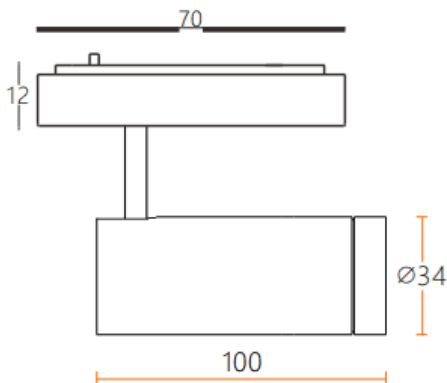

Tube tracklight

Lavov tracklight from the family CABINET type Tube tracklight with a power of 8W and a 15° beam angle. Finished in white colour. Dimensions $\varnothing 34 \times 100 \text{mm}$. With a total lumen output of 800lm and a luminous efficiency of 100lm/W. CCT 3000K. Driver ON-OFF, No-dim. Made in Die cast body and PC lens.

Item code	86.TL24.3311.01
Product type	Indoor
Category	Tracklights
Family	CABINET
Subfamily	Tube tracklight
Pictograms	    

Dimensions

Product dimensions (mm) $\varnothing 34 \times 100 \text{mm}$

Scheme

Product	
Real power (W)	8
Real luminous flux (Lm)	800
Luminous efficiency (Lm/W)	100
Beam angle (°)	15°
Colour	white
Control gear included	YES
Control gear	ON-OFF, No-dim
Flicker Free	Yes
Average life time (h)	50000hrs L80 B10
Colour temperature (K)	3000
Colour consistency (SDCM)	SDCM<3
CRI	90