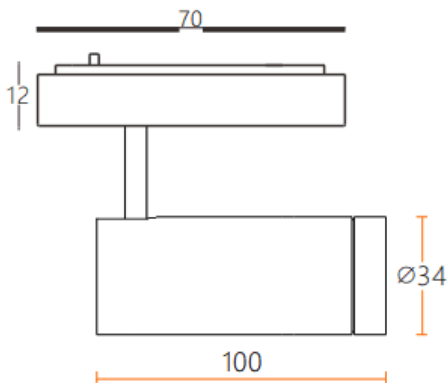

Tube tracklight

Lavov tracklight from the family CABINET type Tube tracklight with a power of 8W and a 15° beam angle. Finished in white colour. Dimensions $\varnothing 34 \times 100 \text{mm}$. With a total lumen output of 800lm and a luminous efficiency of 100lm/W. CCT 3000K. Driver ON-OFF, No-dim. Made in Die cast body and PC lens.

Dimensions

Product dimensions (mm) $\varnothing 34 \times 100 \text{mm}$

Scheme

Item code **86.TL24.3311.01**

Product type **Indoor**

Category **Tracklights**

Family **CABINET**

Subfamily **Tube tracklight**

Pictograms

Product

Real power (W) **8**

Real luminous flux (Lm) **800**

Luminous efficiency (Lm/W) **100**

Beam angle (º) **15°**

Colour **white**

Control gear included **YES**