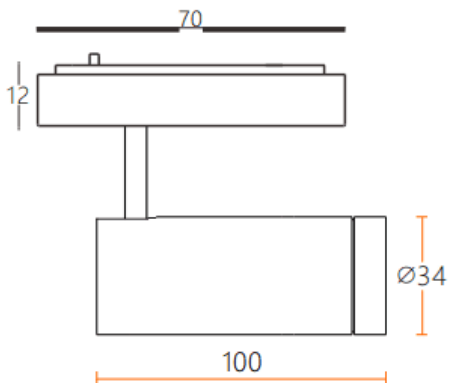

Tube tracklight

Lavov tracklight from the family CABINET type Tube tracklight with a power of 8W and a 15° beam angle. Finished in black colour. Dimensions $\varnothing 34 \times 100 \text{mm}$. With a total lumen output of 800lm and a luminous efficiency of 100lm/W. CCT 3000K. Driver ON-OFF, No-dim. Made in Die cast body and PC lens.

Dimensions

Product dimensions (mm) $\varnothing 34 \times 100 \text{mm}$

Scheme

Product