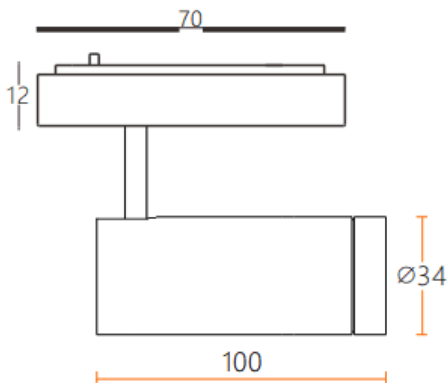

Tube tracklight

Lavov tracklight from the family CABINET type Tube tracklight with a power of 8W and a 24° beam angle. Finished in white colour. Dimensions $\varnothing 34 \times 100 \text{mm}$. With a total lumen output of 800lm and a luminous efficiency of 100lm/W. CCT 3000K. Driver ON-OFF, No-dim. Made in Die cast body and PC lens.

Dimensions

Product dimensions (mm) $\varnothing 34 \times 100 \text{mm}$

Scheme

Item code **86.TL24.3321.01**

Product type **Indoor**

Category **Tracklights**

Family **CABINET**

Subfamily **Tube tracklight**

Pictograms

Product

Real power (W) **8**

Real luminous flux (Lm) **800**

Luminous efficiency (Lm/W) **100**

Beam angle (º) **24°**

Colour **white**

Control gear included **YES**