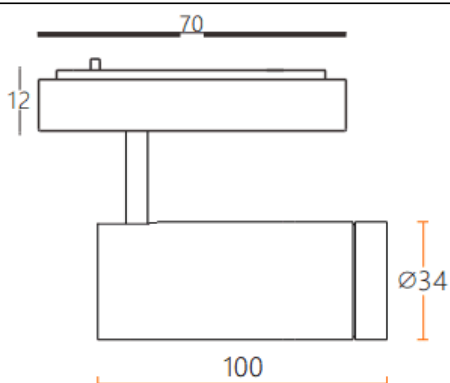

Tube tracklight

Lavov tracklight from the family CABINET type Tube tracklight with a power of 8W and a 24° beam angle. Finished in white colour. Dimensions $\varnothing 34 \times 100 \text{mm}$. With a total lumen output of 800lm and a luminous efficiency of 100lm/W. CCT 3000K. Driver ON-OFF, No-dim. Made in Die cast body and PC lens.

Dimensions

Product dimensions (mm) $\varnothing 34 \times 100 \text{mm}$

Scheme

Item code	86.TL24.3321.01
Product type	Indoor
Category	Tracklights
Family	CABINET
Subfamily	Tube tracklight
Pictograms	

Product	
Real power (W)	8
Real luminous flux (Lm)	800
Luminous efficiency (Lm/W)	100
Beam angle (°)	24°
Colour	white
Control gear included	YES
Control gear	ON-OFF, No-dim
Flicker Free	Yes
Light source	LED
Type of LED	SMD
Average life time (h)	50000hrs L80 B10
Colour temperature (K)	3000
Colour consistency (SDCM)	SDCM3
CRI	90