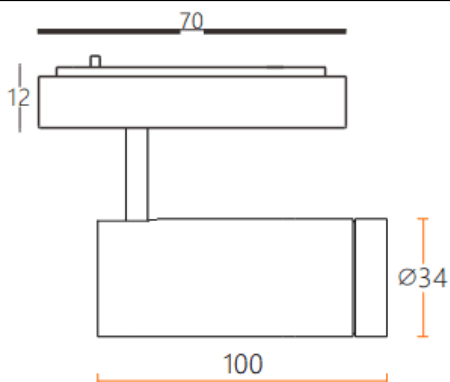

### Tube tracklight

Lavov tracklight from the family CABINET type Tube tracklight with a power of 8W and a 24° beam angle. Finished in black colour. Dimensions  $\varnothing 34 \times 100 \text{mm}$ . With a total lumen output of 800lm and a luminous efficiency of 100lm/W. CCT 3000K. Driver ON-OFF, No-dim. Made in Die cast body and PC lens.

### Dimensions

Product dimensions (mm)  $\varnothing 34 \times 100 \text{mm}$

### Scheme

Item code	86.TL24.3321.02
Product type	Indoor
Category	Tracklights
Family	CABINET
Subfamily	Tube tracklight
Pictograms	

Product	
Real power (W)	8
Real luminous flux (Lm)	800
Luminous efficiency (Lm/W)	100
Beam angle (&ordm;)	24°
Colour	black
Control gear included	YES
Control gear	ON-OFF, No-dim
Flicker Free	Yes
Light source	LED
Type of LED	SMD
Average life time (h)	50000hrs L80 B10
Colour temperature (K)	3000
Colour consistency (SDCM)	SDCM<3
CRI	90