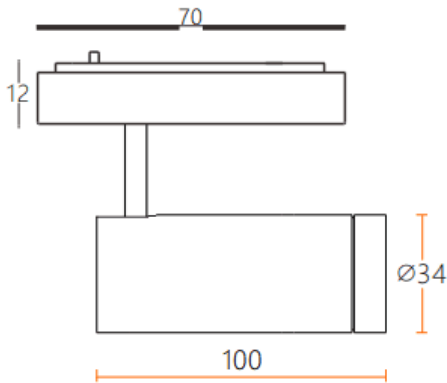

Scheme

Item code	86.TL24.3321.02
Product type	Indoor
Category	Tracklights
Family	CABINET
Subfamily	Tube tracklight
Pictograms	

Product