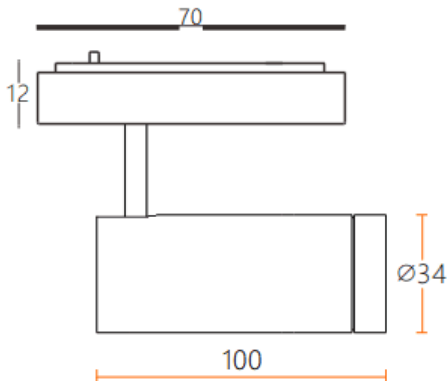

Scheme

Item code	86.TL24.3331.01
Product type	Indoor
Category	Tracklights
Family	CABINET
Subfamily	Tube tracklight
Pictograms	

CRI
90

IP
20

50000h
L80B10

Product