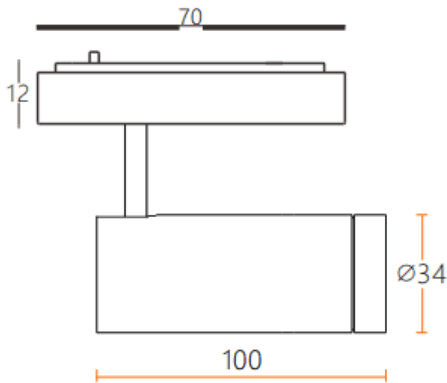

### Tube tracklight

Lavov tracklight from the family CABINET type Tube tracklight with a power of 8W and a 24° beam angle. Finished in white colour. Dimensions  $\varnothing 34 \times 100 \text{mm}$ . With a total lumen output of 800lm and a luminous efficiency of 100lm/W. CCT 3000K. Driver ON-OFF, No-dim. Made in Die cast body and PC lens.

#### Dimensions

Product dimensions (mm)  $\varnothing 34 \times 100 \text{mm}$

#### Scheme

Item code	86.TL24.3331.01
Product type	Indoor
Category	Tracklights
Family	CABINET
Subfamily	Tube tracklight
Pictograms	

Product	
Real power (W)	8
Real luminous flux (Lm)	800
Luminous efficiency (Lm/W)	100
Beam angle (°)	24°
Colour	white
Control gear included	YES
Control gear	ON-OFF, No-dim
Flicker Free	Yes
Average life time (h)	50000hrs L80 B10
Colour temperature (K)	3000
Colour consistency (SDCM)	SDCM<3
CRI	90