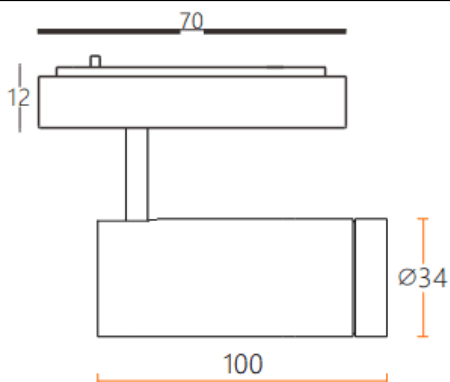

### Tube tracklight

Lavov tracklight from the family CABINET type Tube tracklight with a power of 8W and a 24° beam angle. Finished in black colour. Dimensions  $\varnothing 34 \times 100 \text{mm}$ . With a total lumen output of 800lm and a luminous efficiency of 100lm/W. CCT 3000K. Driver ON-OFF, No-dim. Made in Die cast body and PC lens.

### Dimensions

Product dimensions (mm)  $\varnothing 34 \times 100 \text{mm}$

### Scheme

Item code	86.TL24.3331.02
Product type	Indoor
Category	Tracklights
Family	CABINET
Subfamily	Tube tracklight
Pictograms	

Product	
Real power (W)	8
Real luminous flux (Lm)	800
Luminous efficiency (Lm/W)	100
Beam angle (°)	24°
Colour	black
Control gear included	YES
Control gear	ON-OFF, No-dim
Flicker Free	Yes
Light source	LED
Type of LED	SMD
Average life time (h)	50000hrs L80 B10
Colour temperature (K)	3000
Colour consistency (SDCM)	SDCM3
CRI	90