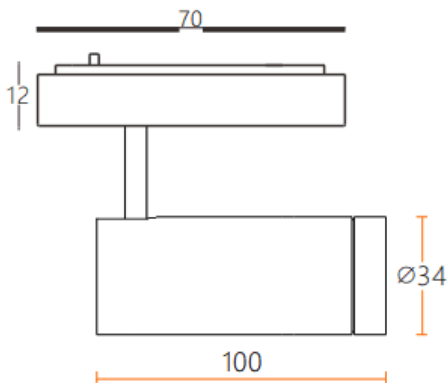

Tube tracklight

Lavov tracklight from the family CABINET type Tube tracklight with a power of 8W and a 15° beam angle. Finished in white colour. Dimensions $\varnothing 34 \times 100 \text{mm}$. With a total lumen output of 800lm and a luminous efficiency of 100lm/W. CCT 4000K. Driver ON-OFF, No-dim. Made in Die cast body and PC lens.

Dimensions

Product dimensions (mm) $\varnothing 34 \times 100 \text{mm}$

Scheme

Item code **86.TL24.3411.01**

Product type **Indoor**

Category **Tracklights**

Family **CABINET**

Subfamily **Tube tracklight**

Pictograms

Product

Real power (W) **8**

Real luminous flux (Lm) **800**

Luminous efficiency (Lm/W) **100**

Beam angle (°) **15°**

Colour **white**

Control gear included **YES**