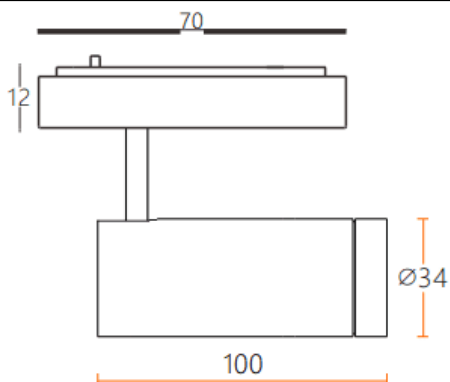

Tube tracklight

Lavov tracklight from the family CABINET type Tube tracklight with a power of 8W and a 15° beam angle. Finished in white colour. Dimensions $\varnothing 34 \times 100 \text{mm}$. With a total lumen output of 800lm and a luminous efficiency of 100lm/W. CCT 4000K. Driver ON-OFF, No-dim. Made in Die cast body and PC lens.

Item code	86.TL24.3411.01
Product type	Indoor
Category	Tracklights
Family	CABINET
Subfamily	Tube tracklight
Pictograms	

Dimensions

Product dimensions (mm) $\varnothing 34 \times 100 \text{mm}$

Scheme

Product	
Real power (W)	8
Real luminous flux (Lm)	800
Luminous efficiency (Lm/W)	100
Beam angle (º)	15°
Colour	white
Control gear included	YES
Control gear	ON-OFF, No-dim
Flicker Free	Yes
Light source	LED
Type of LED	SMD
Average life time (h)	50000hrs L80 B10
Colour temperature (K)	4000
Colour consistency (SDCM)	SDCM<3
CRI	90