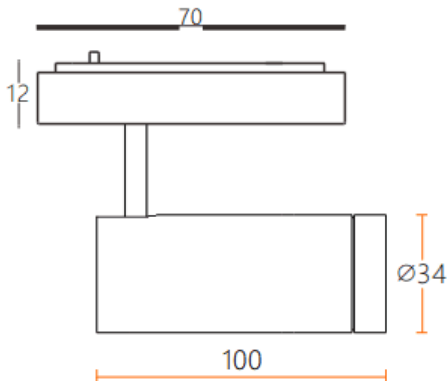

Scheme

Item code	86.TL24.3411.02
Product type	Indoor
Category	Tracklights
Family	CABINET
Subfamily	Tube tracklight
Pictograms	

CRI
90

IP
20

50000h
L80B10

Product