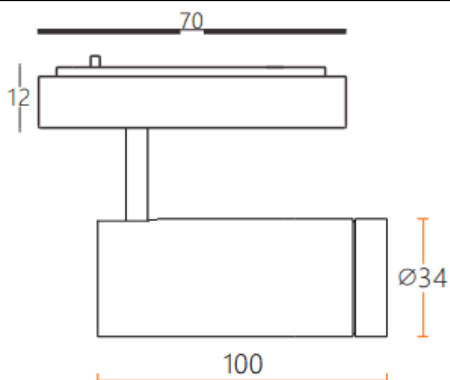

Tube tracklight

Lavov tracklight from the family CABINET type Tube tracklight with a power of 8W and a 15° beam angle. Finished in black colour. Dimensions $\varnothing 34 \times 100 \text{mm}$. With a total lumen output of 800lm and a luminous efficiency of 100lm/W. CCT 4000K. Driver ON-OFF, No-dim. Made in Die cast body and PC lens.

Dimensions

Product dimensions (mm) $\varnothing 34 \times 100 \text{mm}$

Scheme

Item code	86.TL24.3411.02
Product type	Indoor
Category	Tracklights
Family	CABINET
Subfamily	Tube tracklight
Pictograms	

Product	
Real power (W)	8
Real luminous flux (Lm)	800
Luminous efficiency (Lm/W)	100
Beam angle (º)	15°
Colour	black
Control gear included	YES
Control gear	ON-OFF, No-dim
Flicker Free	Yes
Light source	LED
Type of LED	SMD
Average life time (h)	50000hrs L80 B10
Colour temperature (K)	4000
Colour consistency (SDCM)	SDCM<3
CRI	90