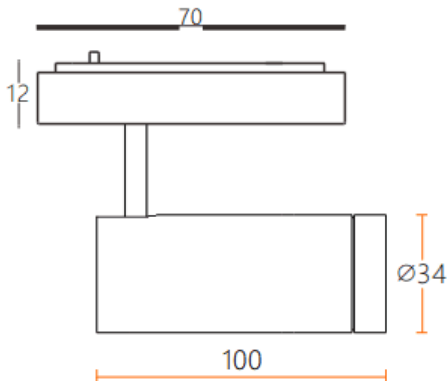

Tube tracklight

Lavov tracklight from the family CABINET type Tube tracklight with a power of 8W and a 24° beam angle. Finished in white colour. Dimensions $\varnothing 34 \times 100 \text{mm}$. With a total lumen output of 800lm and a luminous efficiency of 100lm/W. CCT 4000K. Driver ON-OFF, No-dim. Made in Die cast body and PC lens.

Dimensions

Product dimensions (mm) $\varnothing 34 \times 100 \text{mm}$

Scheme

Item code **86.TL24.3421.01**

Product type **Indoor**

Category **Tracklights**

Family **CABINET**

Subfamily **Tube tracklight**

Pictograms

Product

Real power (W) **8**

Real luminous flux (Lm) **800**

Luminous efficiency (Lm/W) **100**

Beam angle (°) **24°**

Colour **white**

Control gear included **YES**