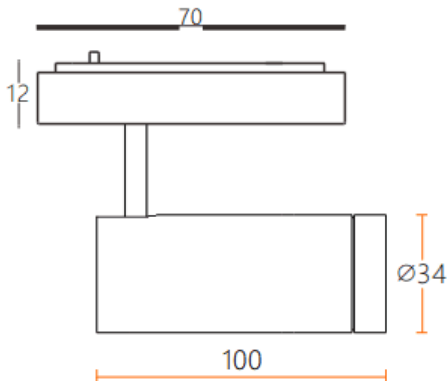

Tube tracklight

Lavov tracklight from the family CABINET type Tube tracklight with a power of 8W and a 24° beam angle. Finished in white colour. Dimensions $\varnothing 34 \times 100 \text{mm}$. With a total lumen output of 800lm and a luminous efficiency of 100lm/W. CCT 4000K. Driver ON-OFF, No-dim. Made in Die cast body and PC lens.

Dimensions

Product dimensions (mm) $\varnothing 34 \times 100 \text{mm}$

Scheme

Item code **86.TL24.3421.01**

Product type **Indoor**

Category **Tracklights**

Family **CABINET**

Subfamily **Tube tracklight**

Pictograms

Product

Real power (W) **8**

Real luminous flux (Lm) **800**

Luminous efficiency (Lm/W) **100**

Beam angle (º) **24°**

Colour **white**

Control gear included **YES**