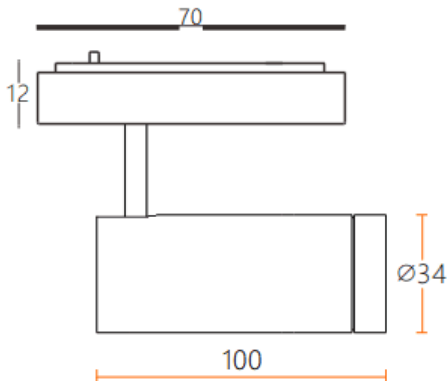

### Tube tracklight

Lavov tracklight from the family CABINET type Tube tracklight with a power of 8W and a 24° beam angle. Finished in black colour. Dimensions  $\varnothing 34 \times 100 \text{mm}$ . With a total lumen output of 800lm and a luminous efficiency of 100lm/W. CCT 4000K. Driver ON-OFF, No-dim. Made in Die cast body and PC lens.

### Dimensions

Product dimensions (mm)  $\varnothing 34 \times 100 \text{mm}$

### Scheme

Item code	86.TL24.3421.02
Product type	Indoor
Category	Tracklights
Family	CABINET
Subfamily	Tube tracklight
Pictograms	

Product	
Real power (W)	8
Real luminous flux (Lm)	800
Luminous efficiency (Lm/W)	100
Beam angle (°)	24°
Colour	black
Control gear included	YES
Control gear	ON-OFF, No-dim
Flicker Free	Yes
Light source	LED
Type of LED	SMD
Average life time (h)	50000hrs L80 B10
Colour temperature (K)	4000
Colour consistency (SDCM)	SDCM3
CRI	90