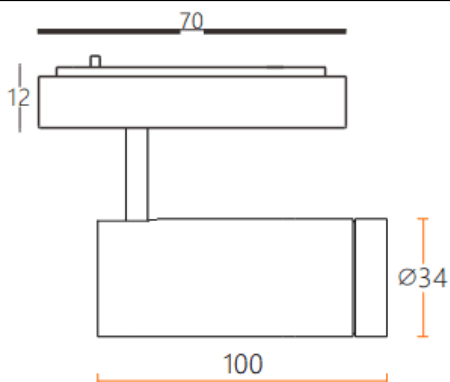

### Tube tracklight

Lavov tracklight from the family CABINET type Tube tracklight with a power of 8W and a 24° beam angle. Finished in black colour. Dimensions  $\varnothing 34 \times 100 \text{mm}$ . With a total lumen output of 800lm and a luminous efficiency of 100lm/W. CCT 4000K. Driver ON-OFF, No-dim. Made in Die cast body and PC lens.

### Dimensions

Product dimensions (mm)  $\varnothing 34 \times 100 \text{mm}$

### Scheme

Item code	86.TL24.3421.02
Product type	Indoor
Category	Tracklights
Family	CABINET
Subfamily	Tube tracklight
Pictograms	

Product	
Real power (W)	8
Real luminous flux (Lm)	800
Luminous efficiency (Lm/W)	100
Beam angle (&ordm;)	24°
Colour	black
Control gear included	YES
Control gear	ON-OFF, No-dim
Flicker Free	Yes
Light source	LED
Type of LED	SMD
Average life time (h)	50000hrs L80 B10
Colour temperature (K)	4000
Colour consistency (SDCM)	SDCM<3
CRI	90